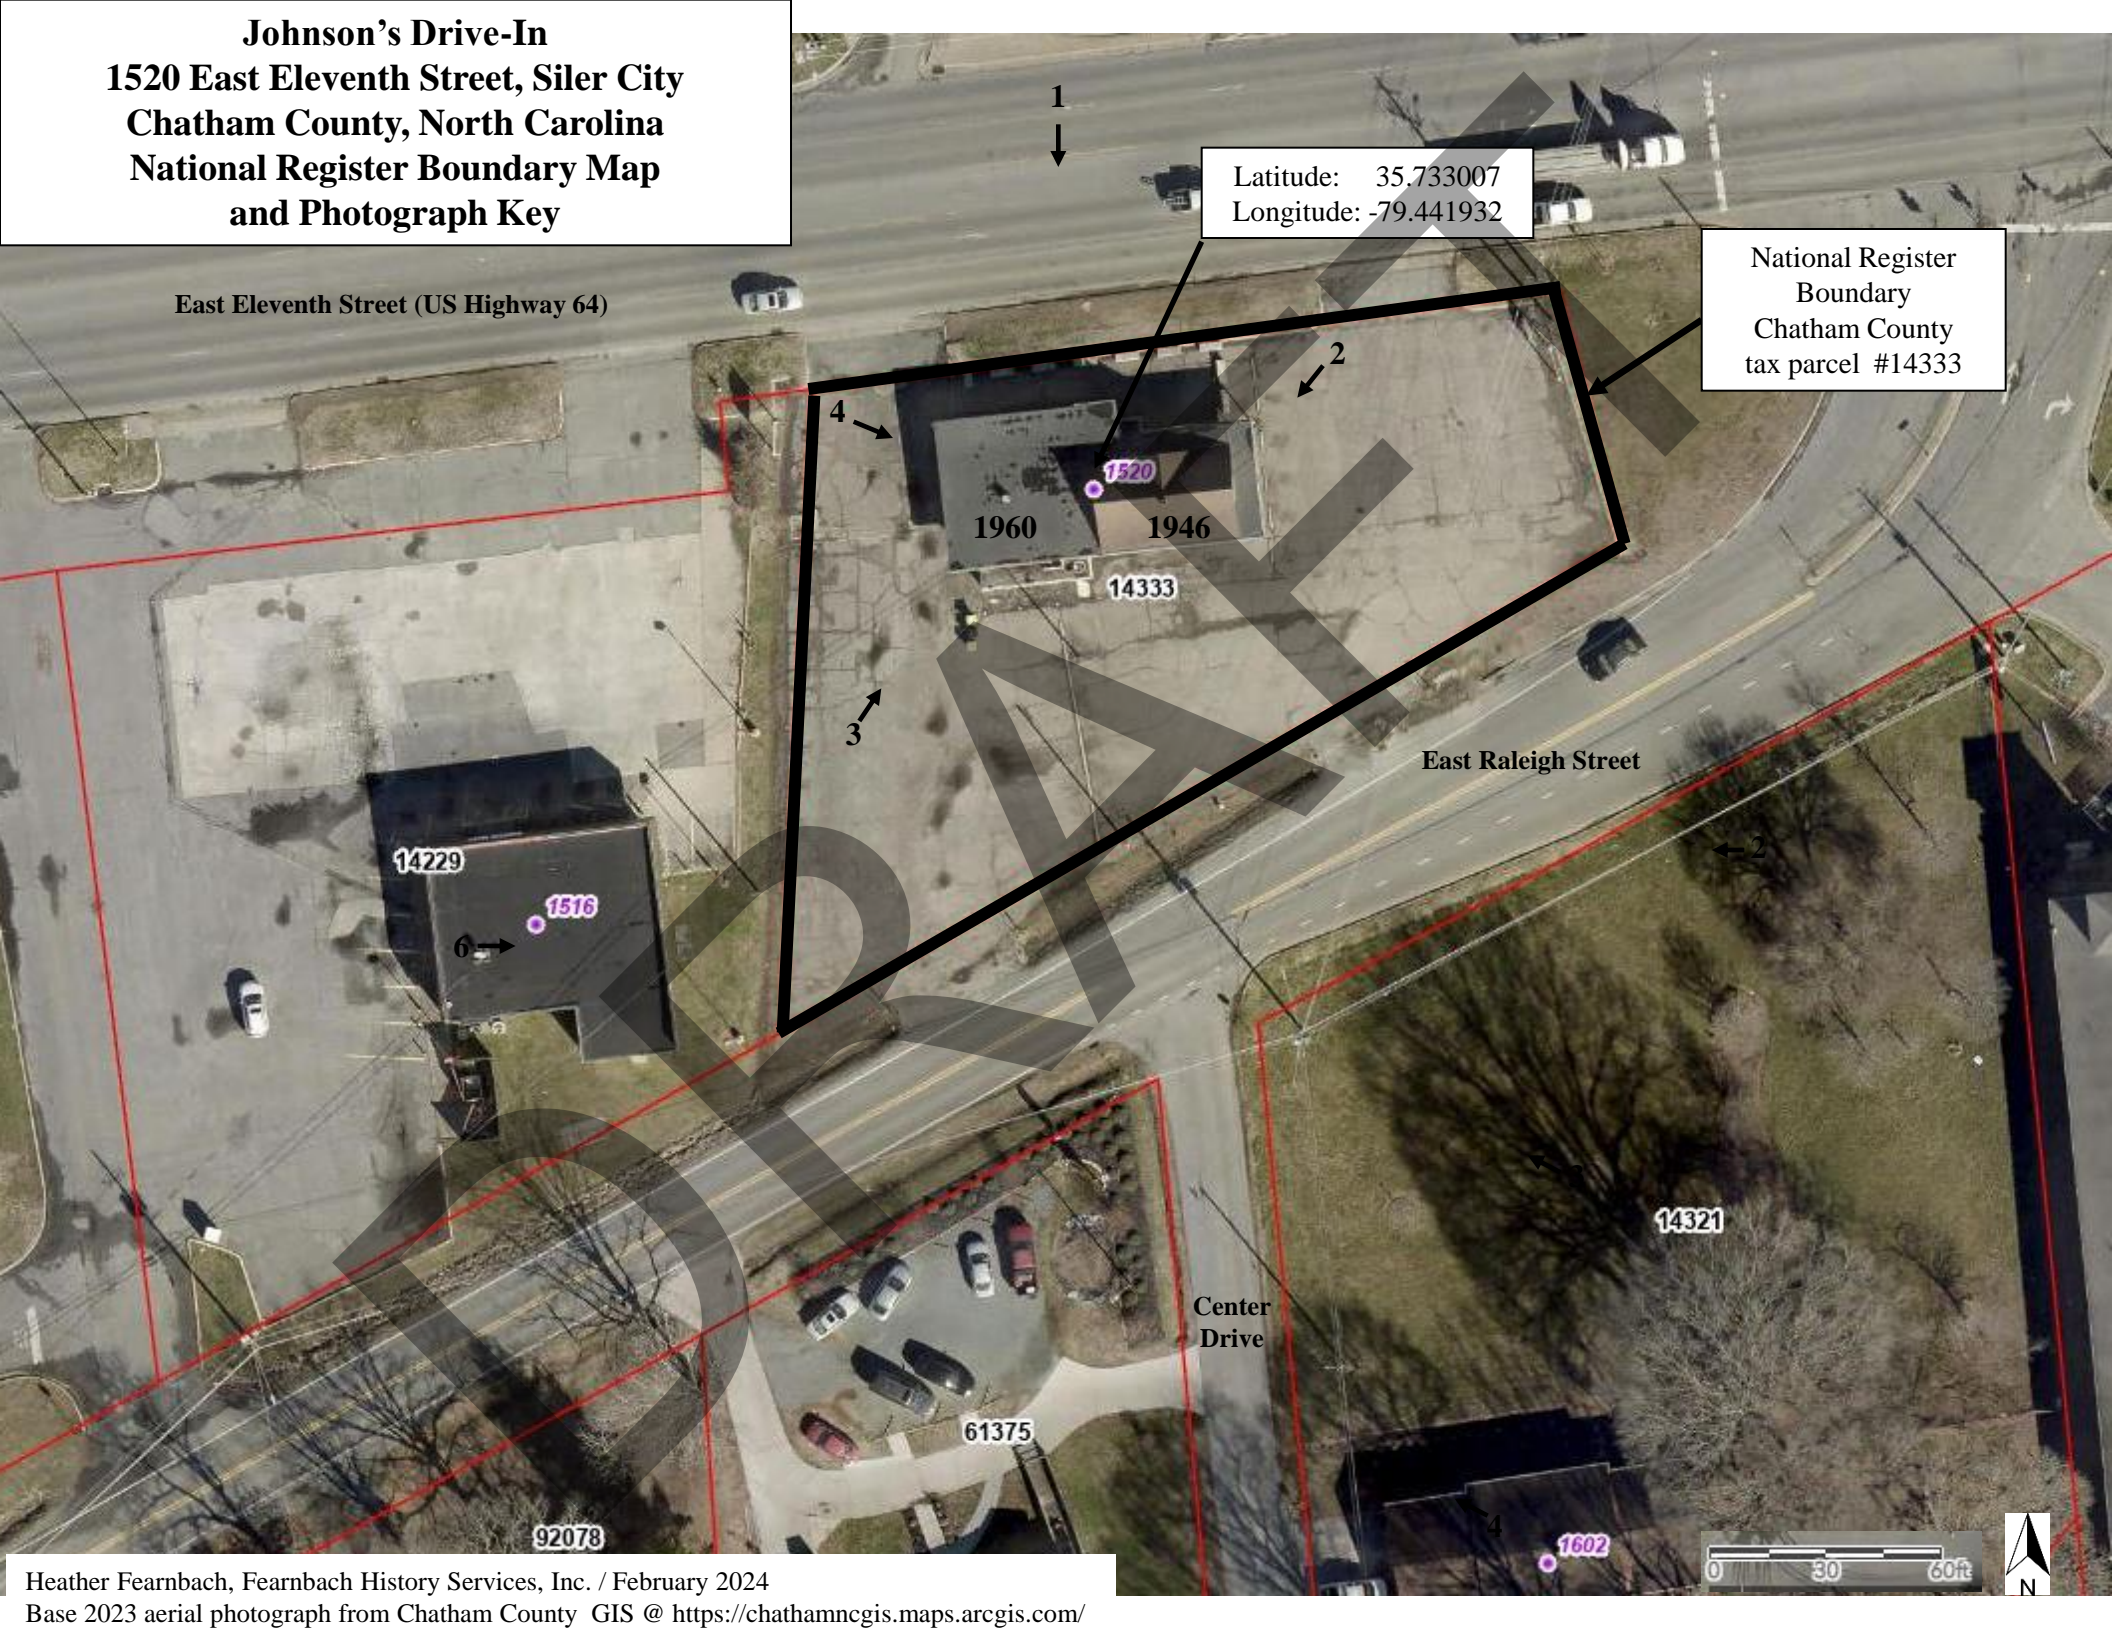

**Johnson's Drive-In**  
1520 East Eleventh Street, Siler City  
Chatham County, North Carolina  
Location Map

Latitude: 35.733007  
Longitude: -79.441932

SCALE 1:24 000

**Johnson's Drive-In**  
1520 East Eleventh Street, Siler City  
Chatham County, North Carolina  
National Register Boundary Map  
and Photograph Key

Latitude: 35.733007  
Longitude: -79.441932

National Register  
Boundary  
Chatham County  
tax parcel #14333

East Eleventh Street (US Highway 64)

East Raleigh Street

Center  
Drive

**Johnson's Drive-In**  
**1520 East Eleventh Street, Siler City**  
**Chatham County, North Carolina**  
**First Floor Plan and Photograph Key**

-  Door
-  Window
-  Encapsulated Window
-  Encapsulated Door

**Johnson's Drive-In**  
**1520 East Eleventh Street, Siler City**  
**Chatham County, North Carolina**  
**Second Floor Plan and Photograph Key**