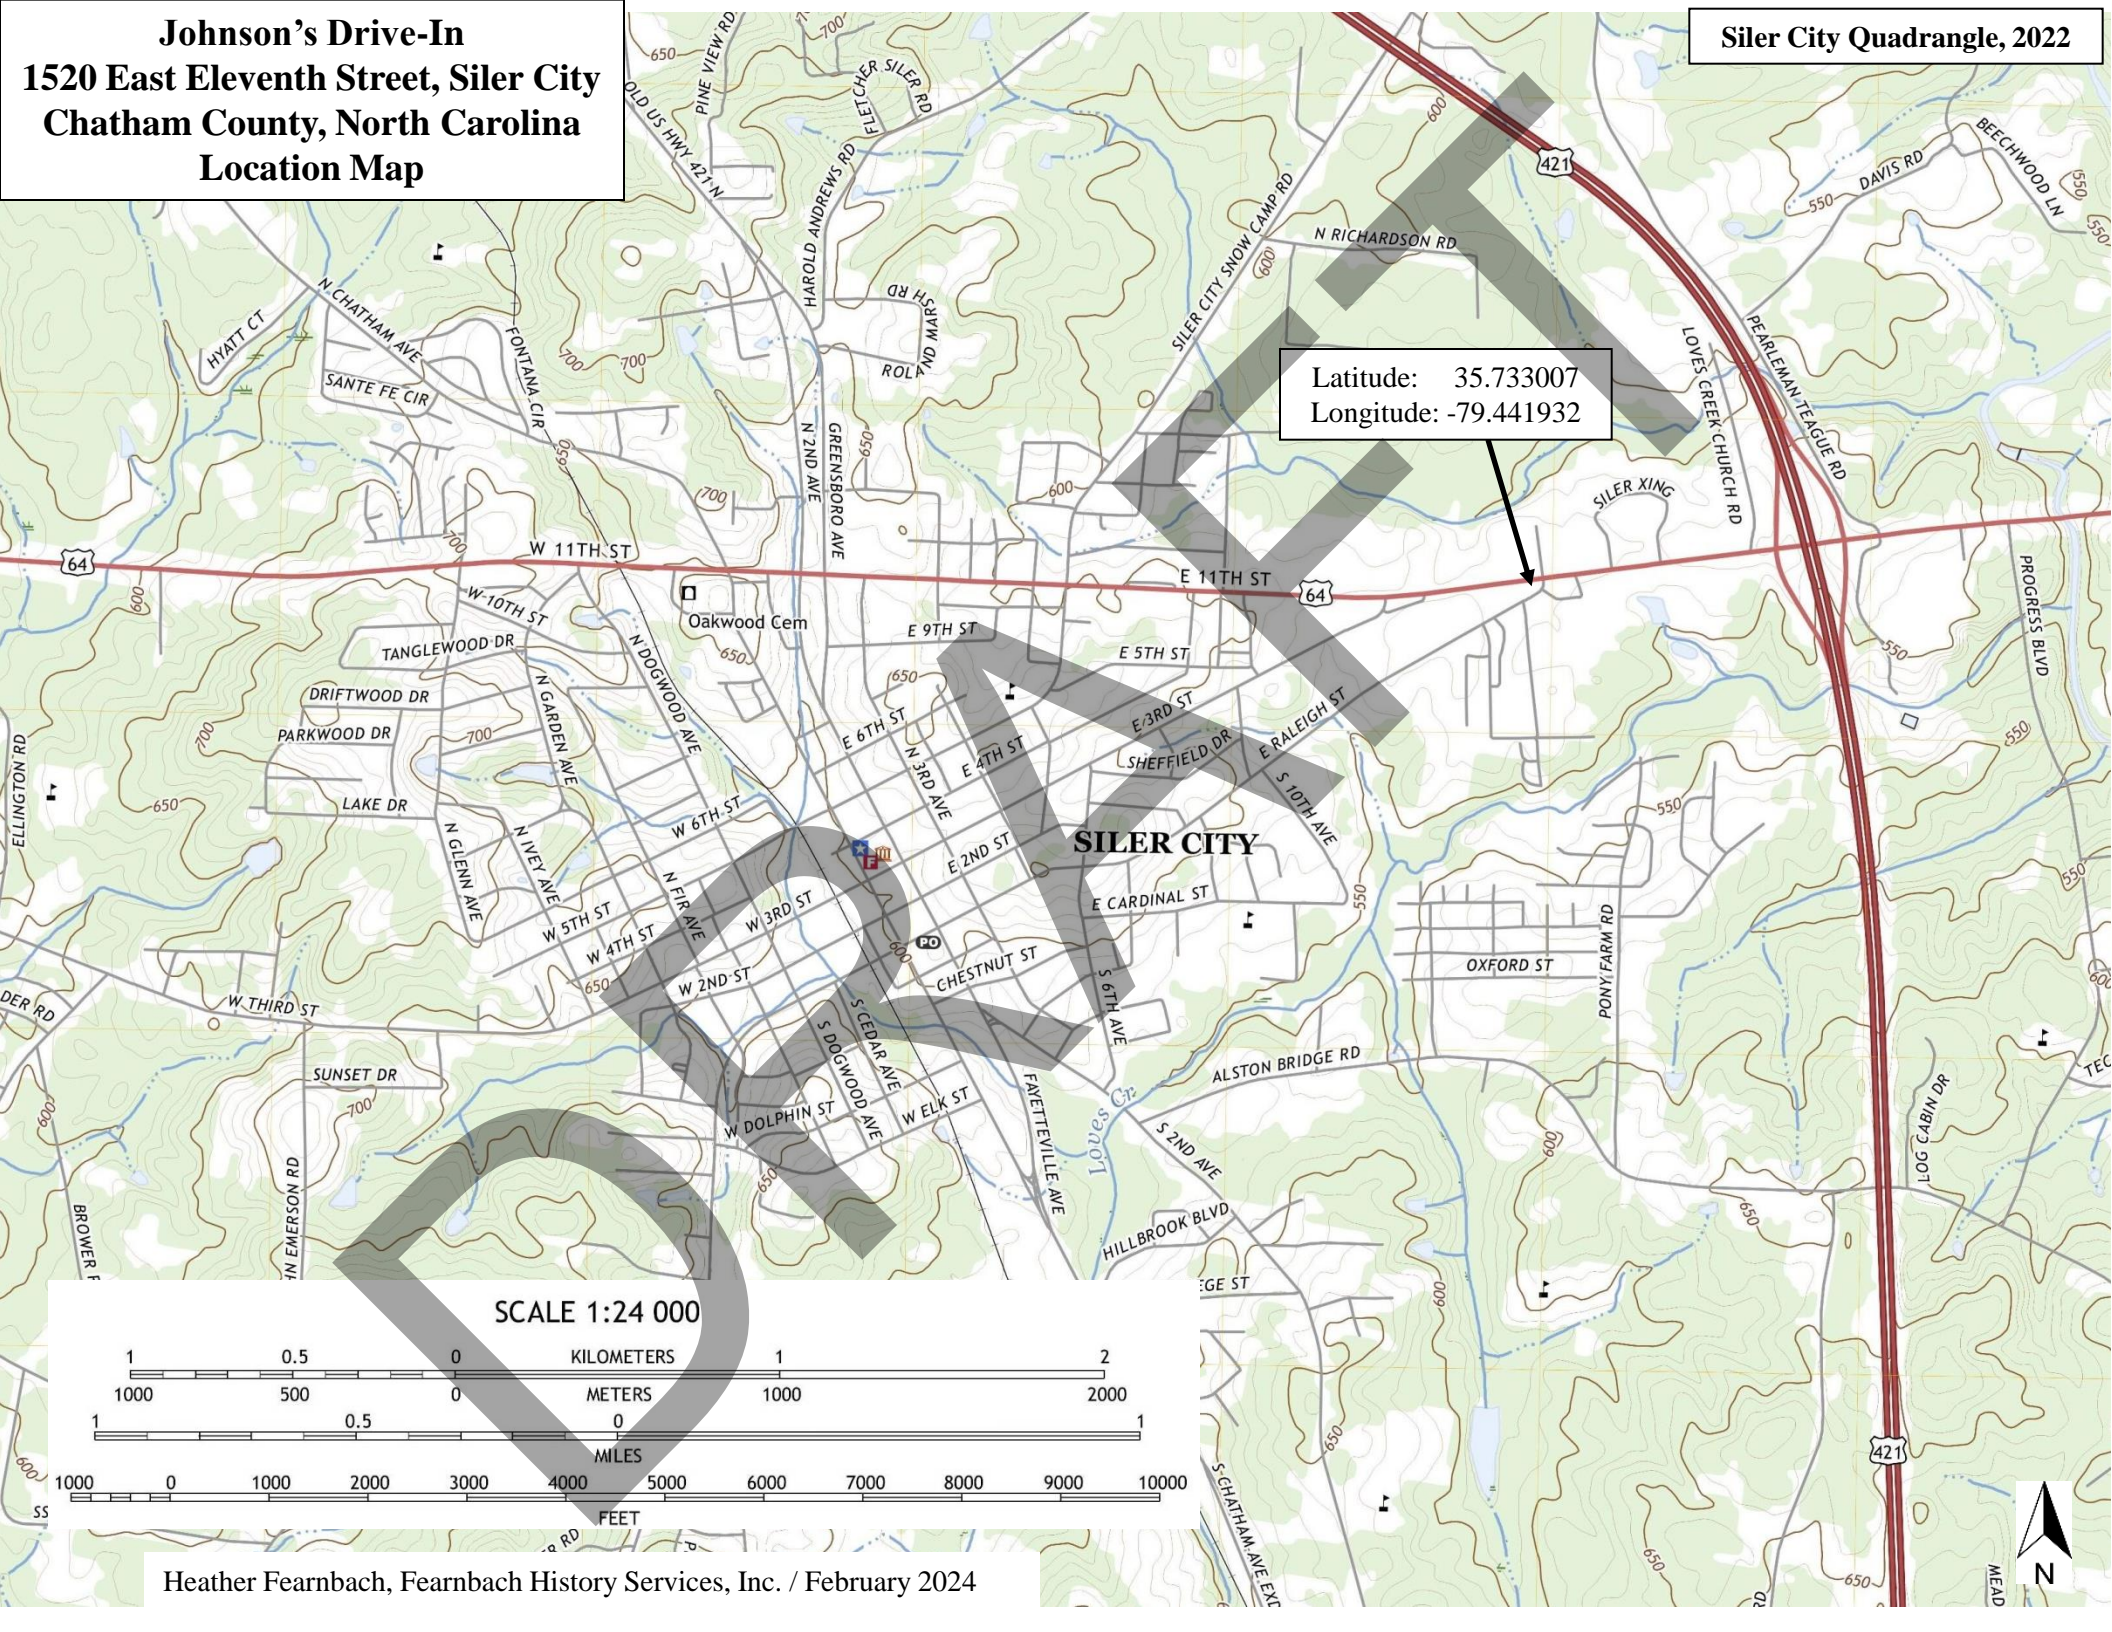

**Johnson's Drive-In**  
1520 East Eleventh Street, Siler City  
Chatham County, North Carolina  
Location Map

Latitude: 35.733007  
Longitude: -79.441932

SCALE 1:24 000

**Johnson's Drive-In**  
1520 East Eleventh Street, Siler City  
Chatham County, North Carolina  
National Register Boundary Map  
and Photograph Key

Latitude: 35.733007  
Longitude: -79.441932

National Register  
Boundary  
Chatham County  
tax parcel #14333

East Eleventh Street (US Highway 64)

East Raleigh Street

Center  
Drive

**Johnson's Drive-In**  
**1520 East Eleventh Street, Siler City**  
**Chatham County, North Carolina**  
**First Floor Plan and Photograph Key**

-  Door
-  Window
-  Encapsulated Window
-  Encapsulated Door

**Johnson's Drive-In**  
**1520 East Eleventh Street, Siler City**  
**Chatham County, North Carolina**  
**Second Floor Plan and Photograph Key**