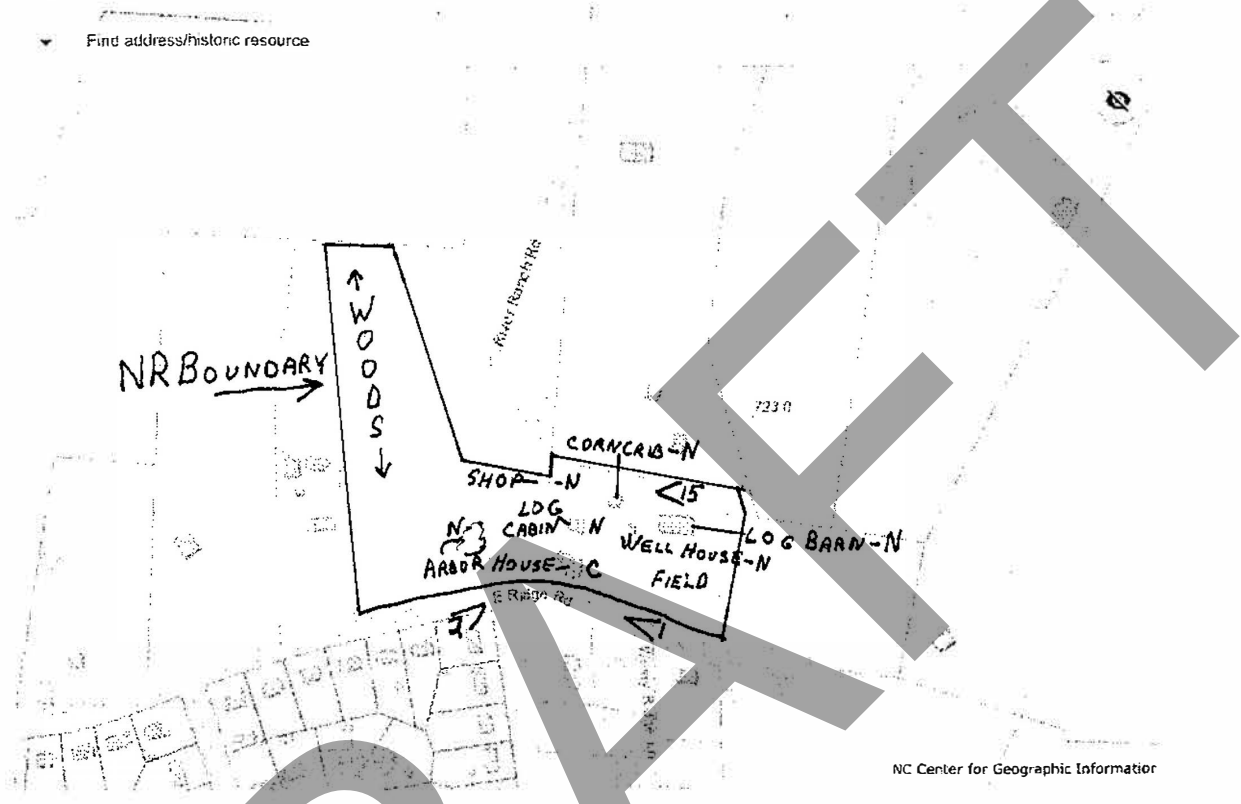

# NATIONAL REGISTER LOCATION MAP

John Fisher House  
3850 East Ridge Road, Salisbury vicinity, Rowan County, North Carolina

Laura A. W. Phillips, Architectural Historian / June 2024  
Base map from HPOWEB 2.0

## NATIONAL REGISTER BOUNDARY MAP

John Fisher House  
3850 E. Ridge Road, Salisbury vicinity, Rowan County, North Carolina  
SITE PLAN and PHOTO KEY (1, 2, and 15)

6/9/24, 11:27 PM

HPOWEB 2.0

Find address/historic resource

Laura A. W. Phillips, Architectural Historian  
Base map, HPOWEB 2.0 June 2024

John Fisher House, 3850 East Ridge Road, Salisbury vicinity, Rowan County, North Carolina

FLOOR PLAN AND PHOTO KEY

Not to scale, but dimensions shown on plan.

1> Photo number and direction

Laura A. W. Phillips, Architectural Historian / June 2024

Building footprint and measurements from Rowan County Tax Assessor's Office