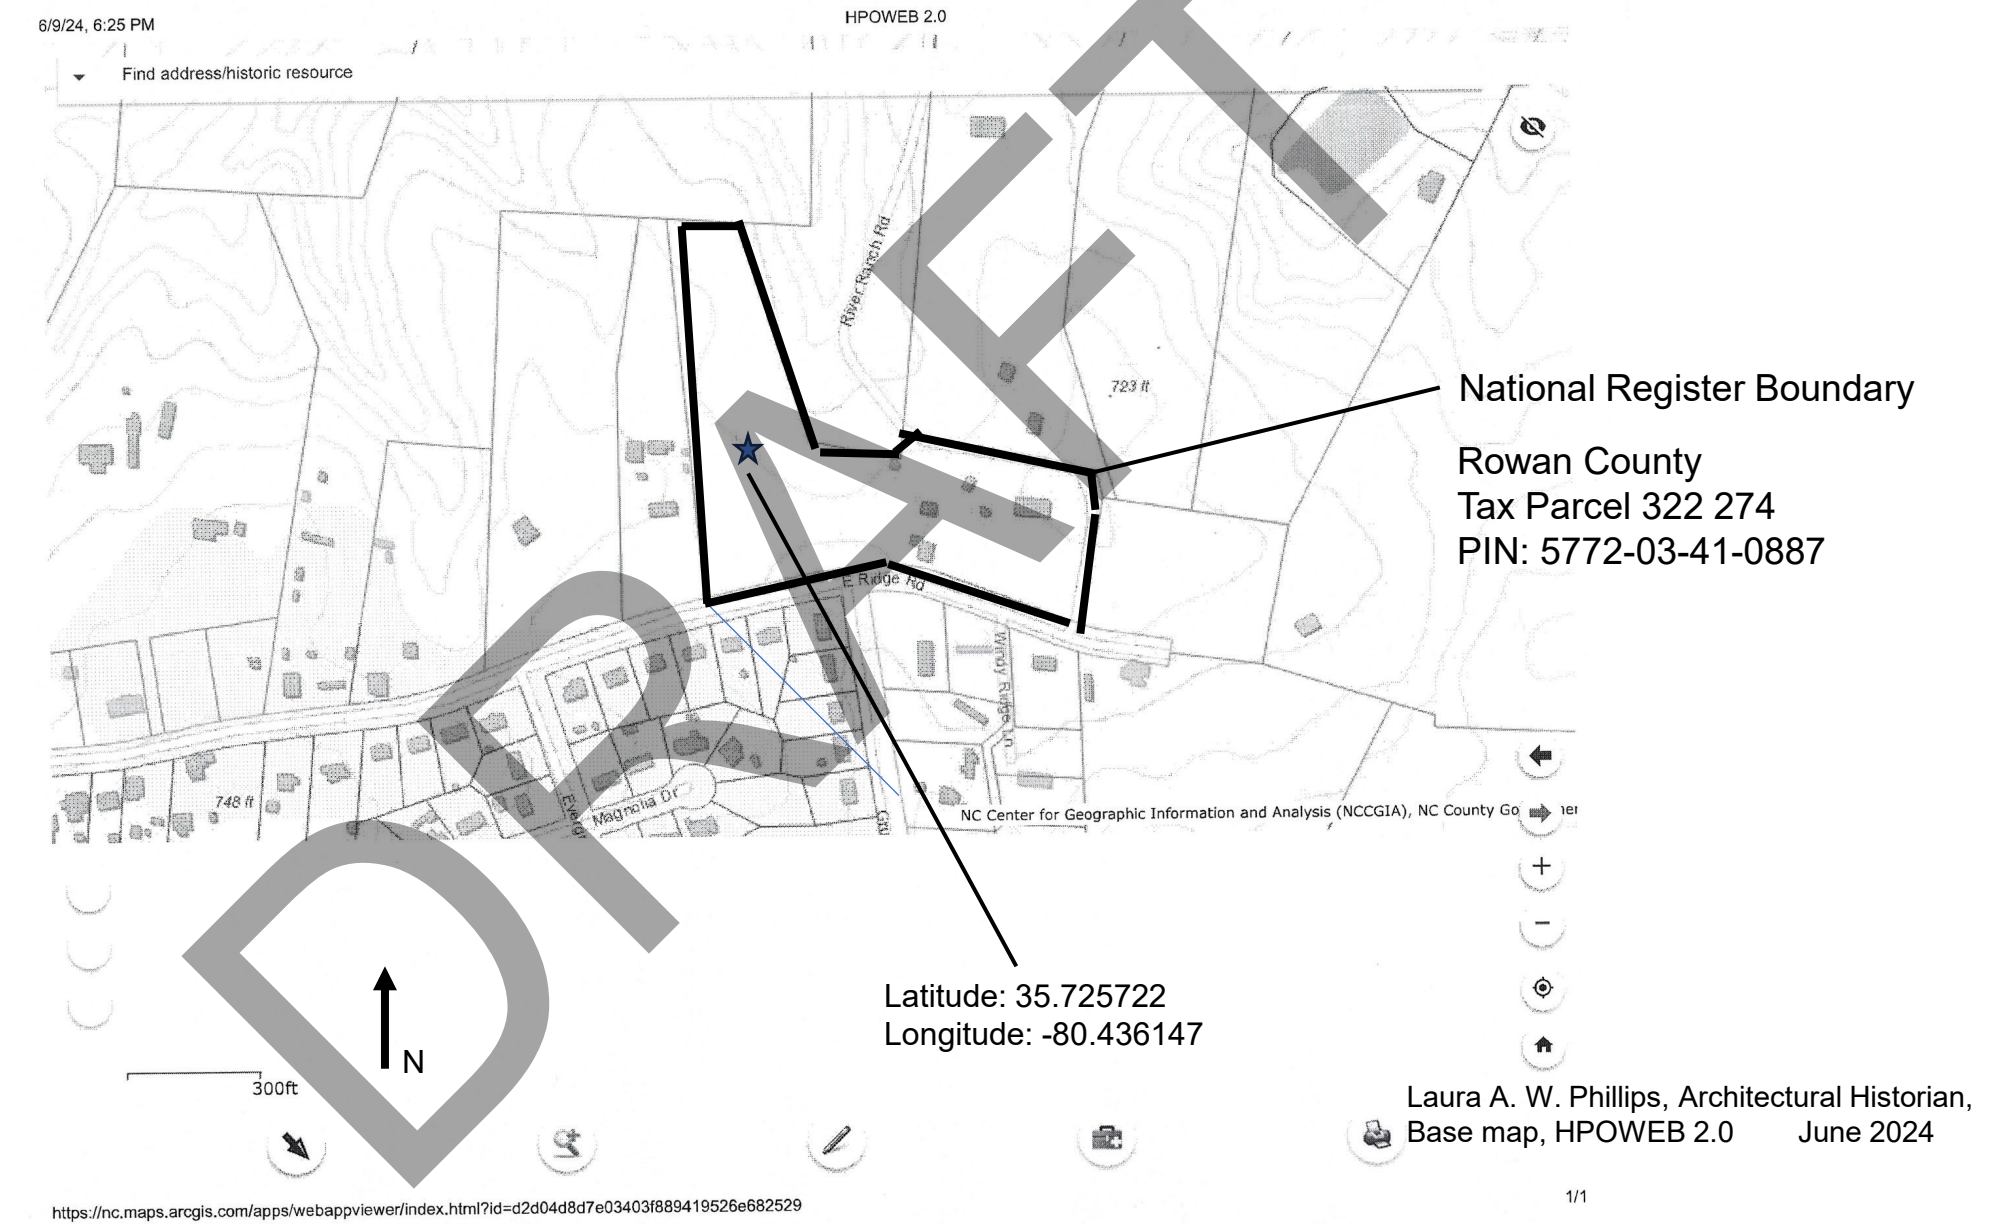

# NATIONAL REGISTER LOCATION MAP

John Fisher House  
3850 East Ridge Road, Salisbury vicinity, Rowan County, North Carolina

Laura A. W. Phillips, Architectural Historian / June 2024  
Base map from HPOWEB 2.0

# John Fisher House, 3850 East Ridge Road, Salisbury vicinity, Rowan County, North Carolina

## NATIONAL REGISTER BOUNDARY MAP

John Fisher House  
3850 E. Ridge Road, Salisbury vicinity, Rowan County, North Carolina  
SITE PLAN and PHOTO KEY (1, 2, and 15)

6/9/24, 11:27 PM

HPOWEB 2.0

Find address/historic resource

1> Photo number and direction

Laura A. W. Phillips, Architectural Historian / June 2024

Building footprint and measurements from Rowan County Tax Assessor's Office