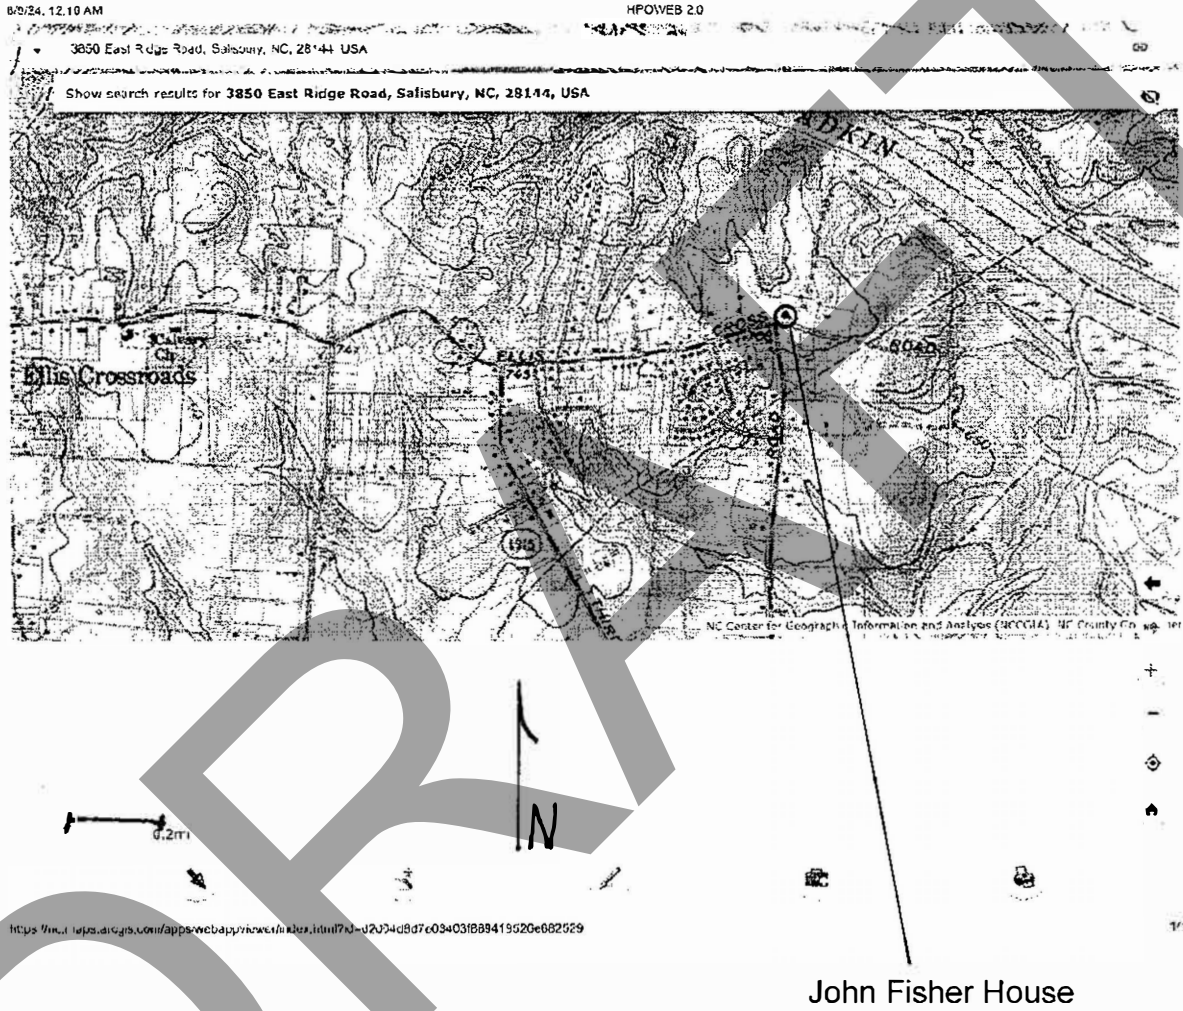

# NATIONAL REGISTER LOCATION MAP

John Fisher House  
3850 East Ridge Road, Salisbury vicinity, Rowan County, North Carolina

Laura A. W. Phillips, Architectural Historian / June 2024  
Base map from HPOWEB 2.0

# John Fisher House, 3850 East Ridge Road, Salisbury vicinity, Rowan County, North Carolina

## NATIONAL REGISTER BOUNDARY MAP

John Fisher House  
3850 E. Ridge Road, Salisbury vicinity, Rowan County, North Carolina  
SITE PLAN and PHOTO KEY (1, 2, and 15)

6/9/24, 11:27 PM

HPOWEB 2.0

Find address/historic resource

1> Photo number and direction

Laura A. W. Phillips, Architectural Historian / June 2024

Building footprint and measurements from Rowan County Tax Assessor's Office