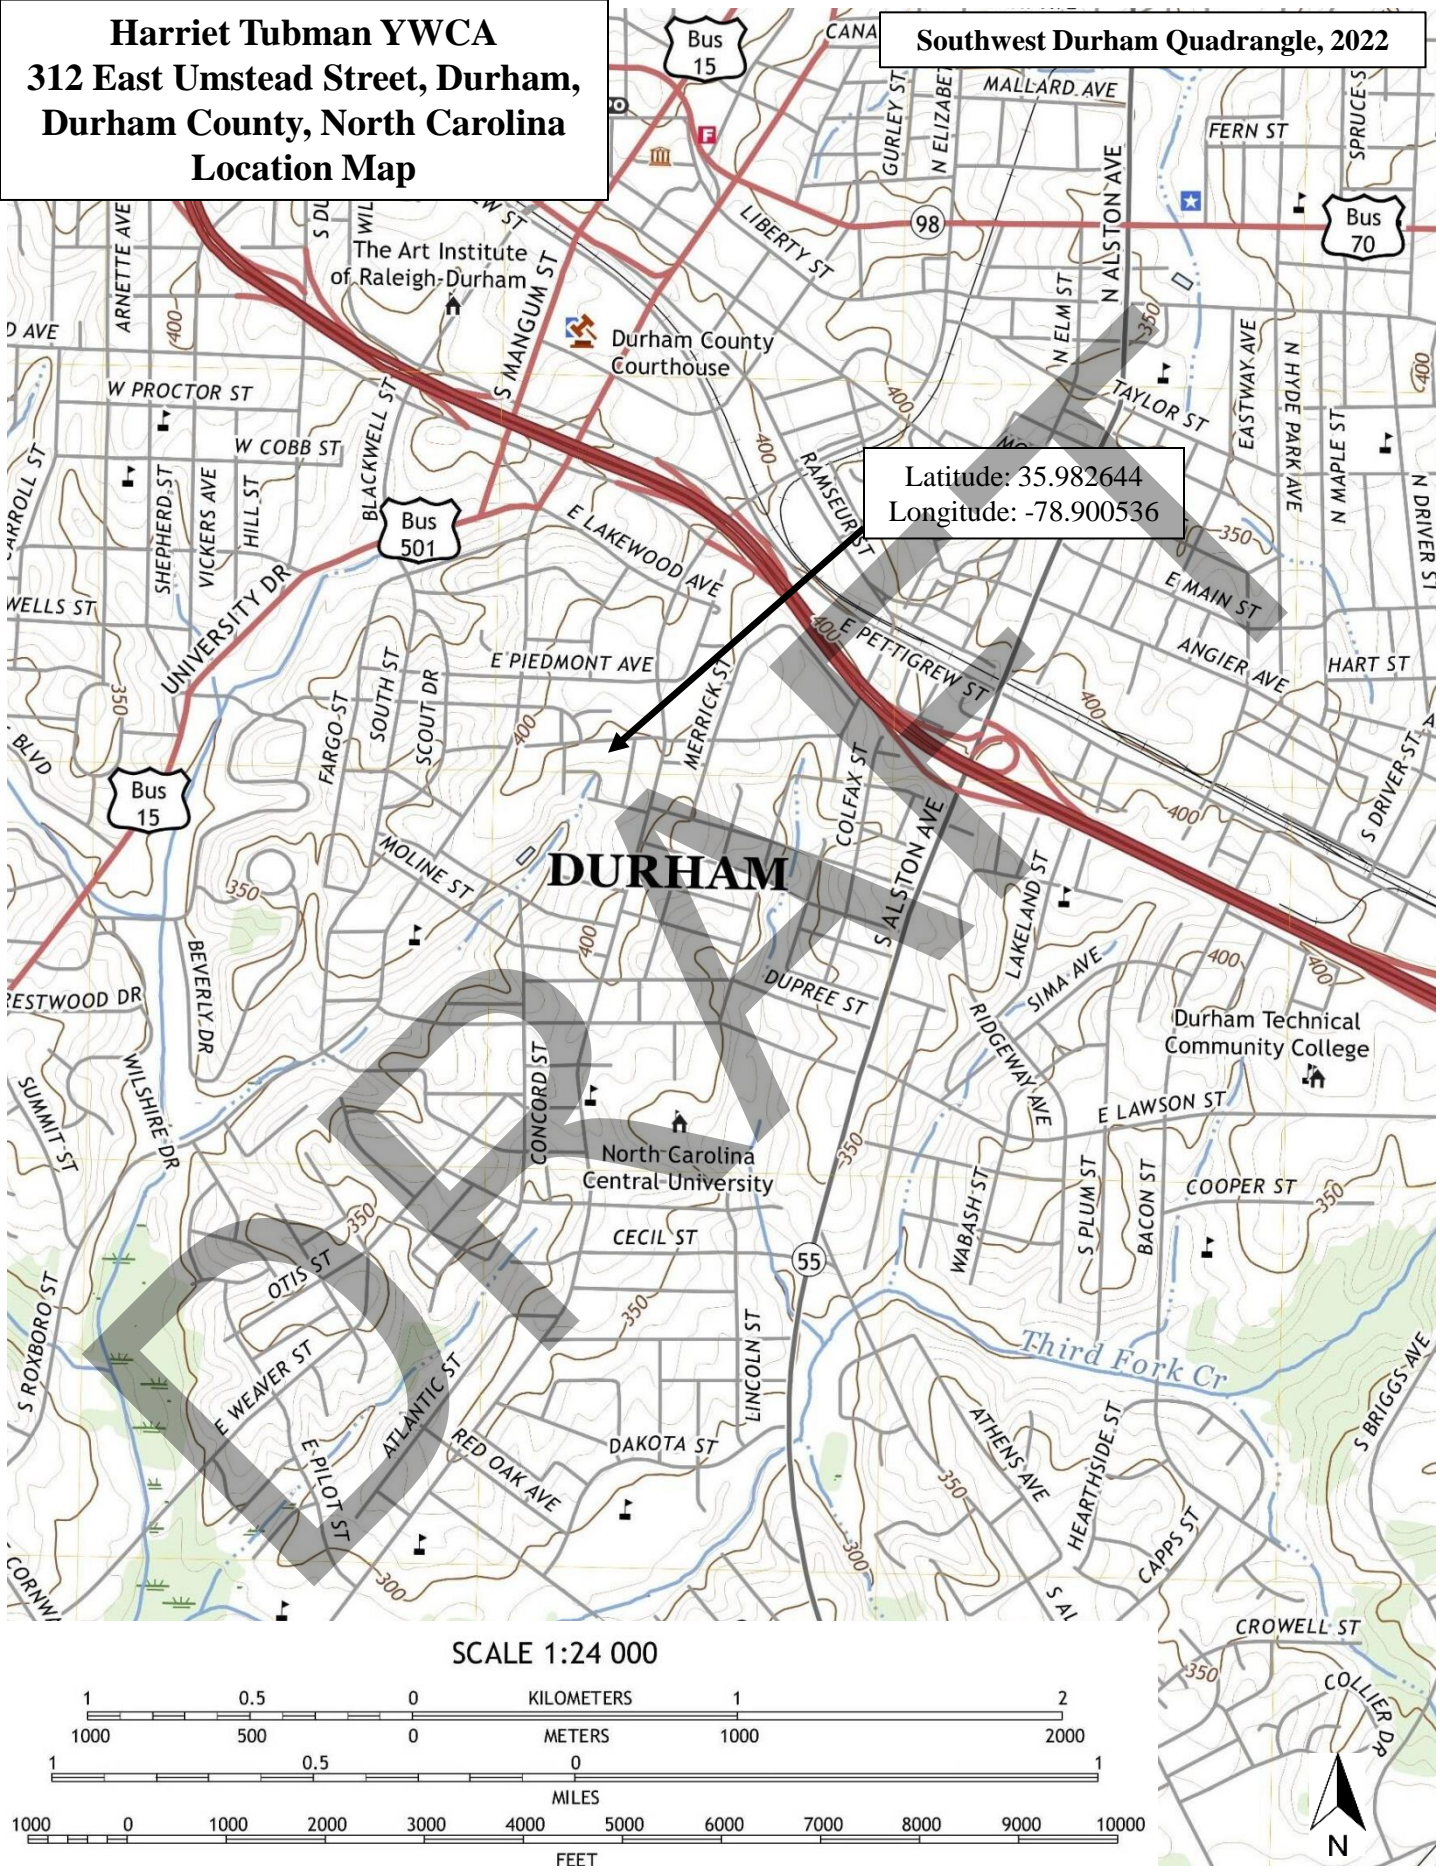

Harriet Tubman YWCA
312 East Umstead Street, Durham,
Durham County, North Carolina
Location Map

Southwest Durham Quadrangle, 2022

SCALE 1:24 000

Harriet Tubman YWCA
312 East Umstead Street, Durham
Durham County, North Carolina
National Register Boundary Map

East Umstead Street

Latitude: 35.982644
Longitude: -78.900536

National Register Boundary
Durham County tax parcel
0821-92-4522
0.54 acres

Dawkins Street

Avery Street

**Harriet Tubman YWCA
312 East Umstead Street
Durham, Durham County, North Carolina
Site Plan and Photograph Key**

Site plan created by Howard A. Partner, RLA in July 2021
and photograph views annotated by Heather Fearnbach,
Fearnbach History Services, Inc. / January 2024

Harriet Tubman YWCA
312 East Umstead Street, Durham, Durham County, North Carolina
Basement Floor Plan and Photograph Key

**Harriet Tubman YWCA
312 East Umstead Street
Durham, Durham County, North Carolina
First Floor Plan and Photograph Key**

**Harriet Tubman YWCA
312 East Umstead Street
Durham, Durham County, North Carolina
Second Floor Plan and Photograph Key**