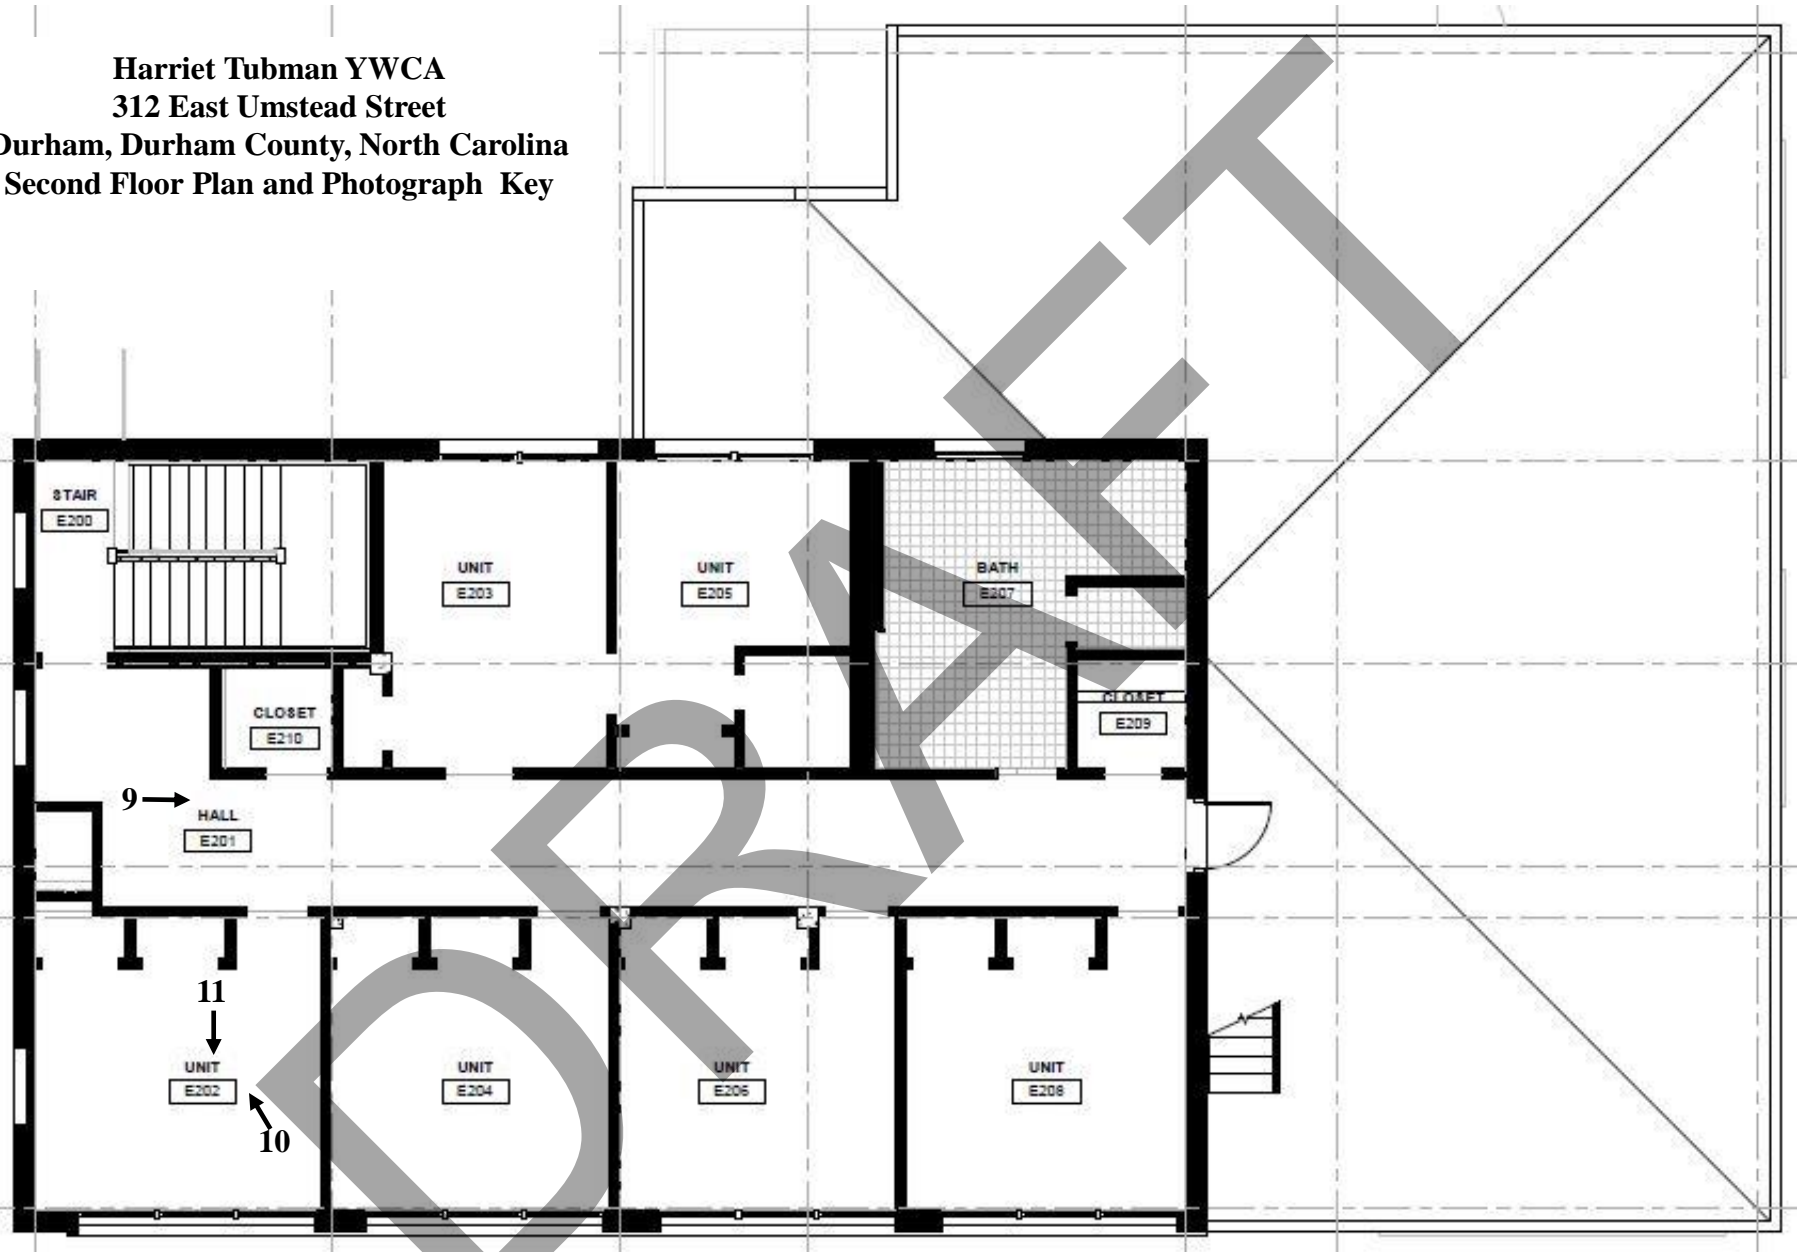

**Harriet Tubman YWCA
312 East Umstead Street
Durham, Durham County, North Carolina
Second Floor Plan and Photograph Key**