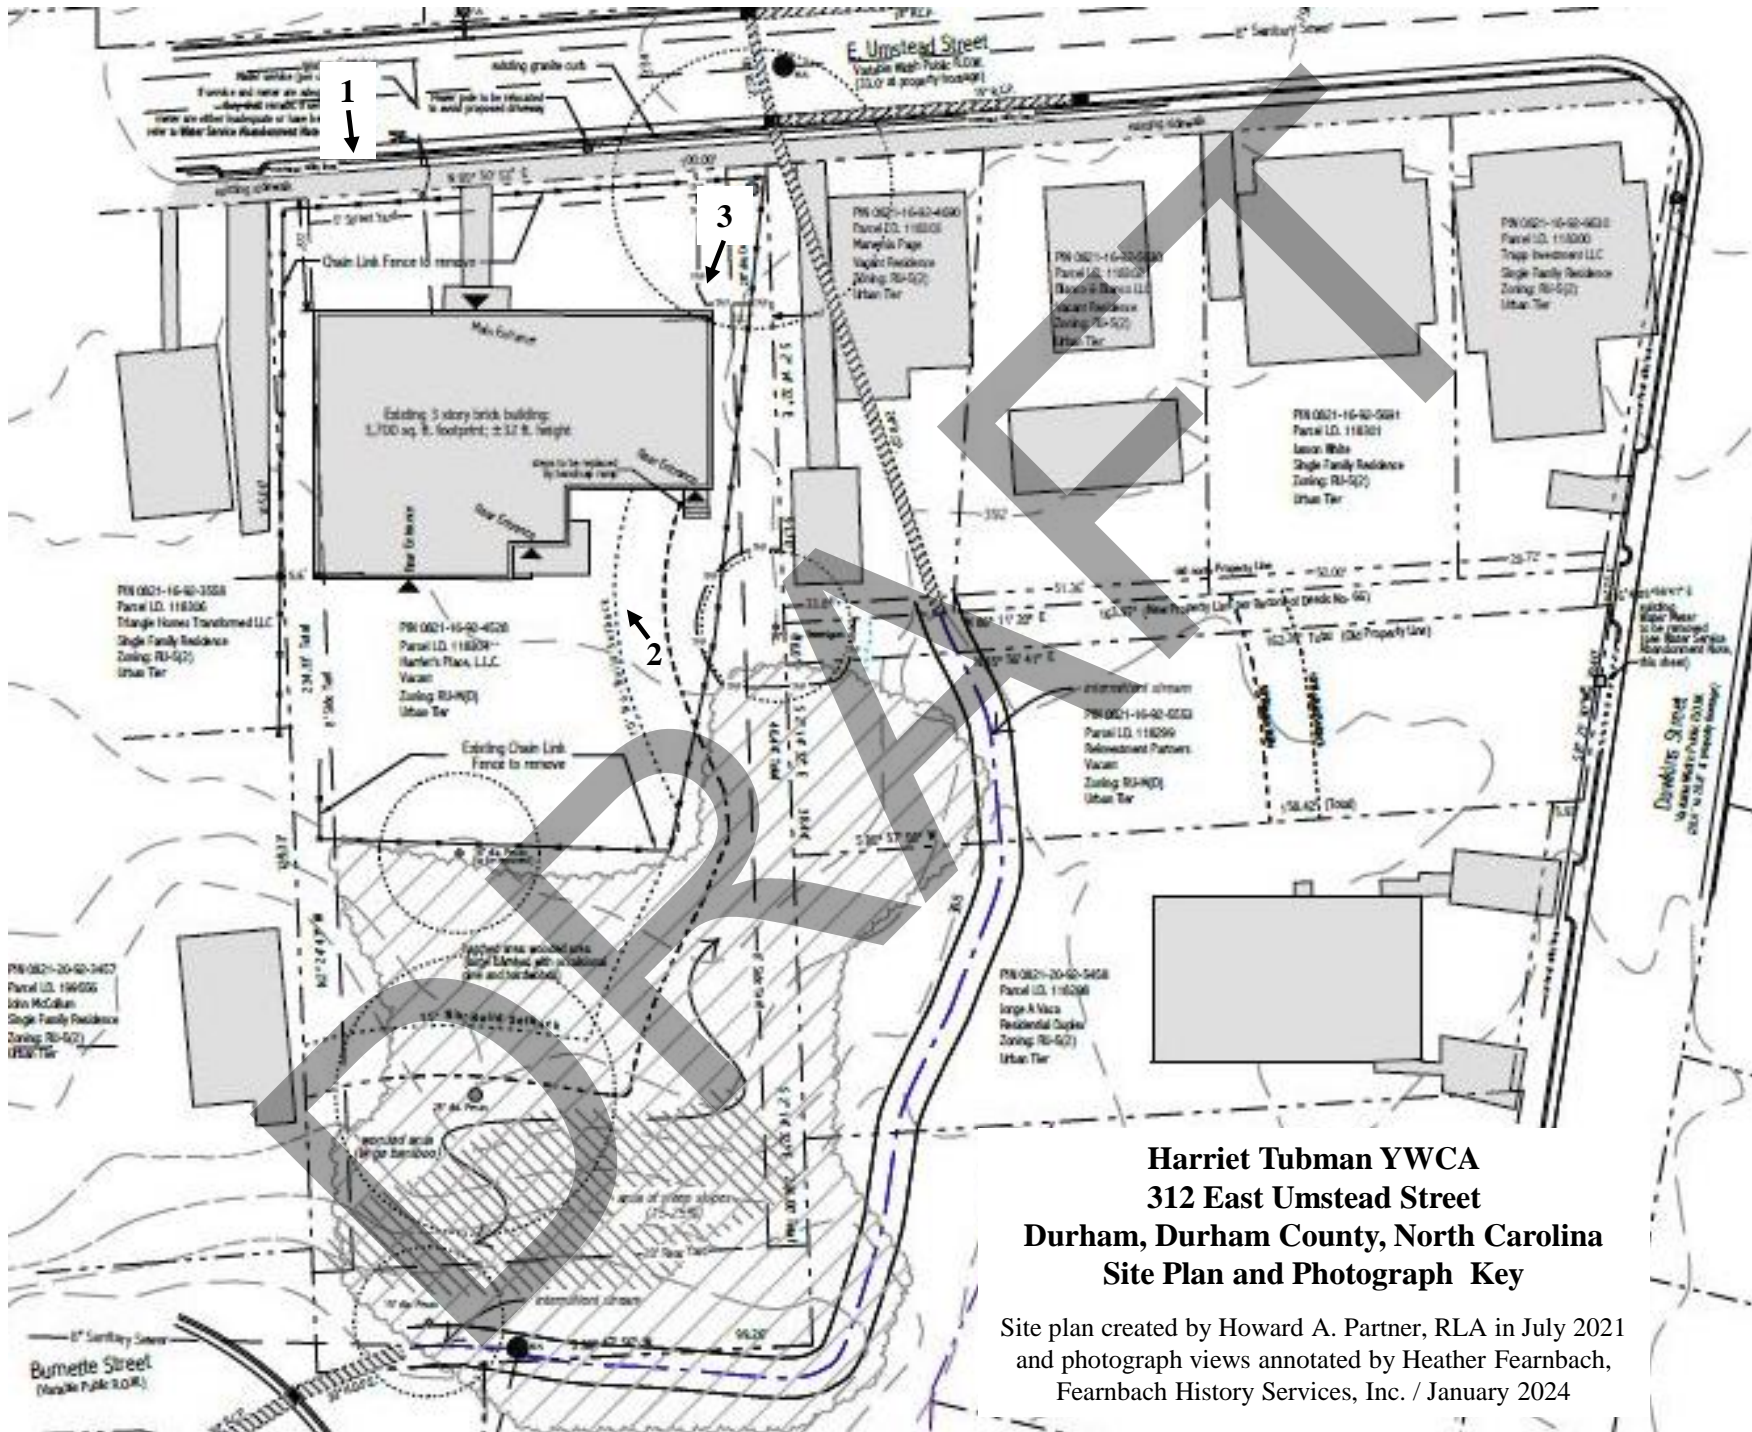

**Harriet Tubman YWCA
312 East Umstead Street
Durham, Durham County, North Carolina
Site Plan and Photograph Key**

Site plan created by Howard A. Partner, RLA in July 2021
and photograph views annotated by Heather Fearnbach,
Fearnbach History Services, Inc. / January 2024