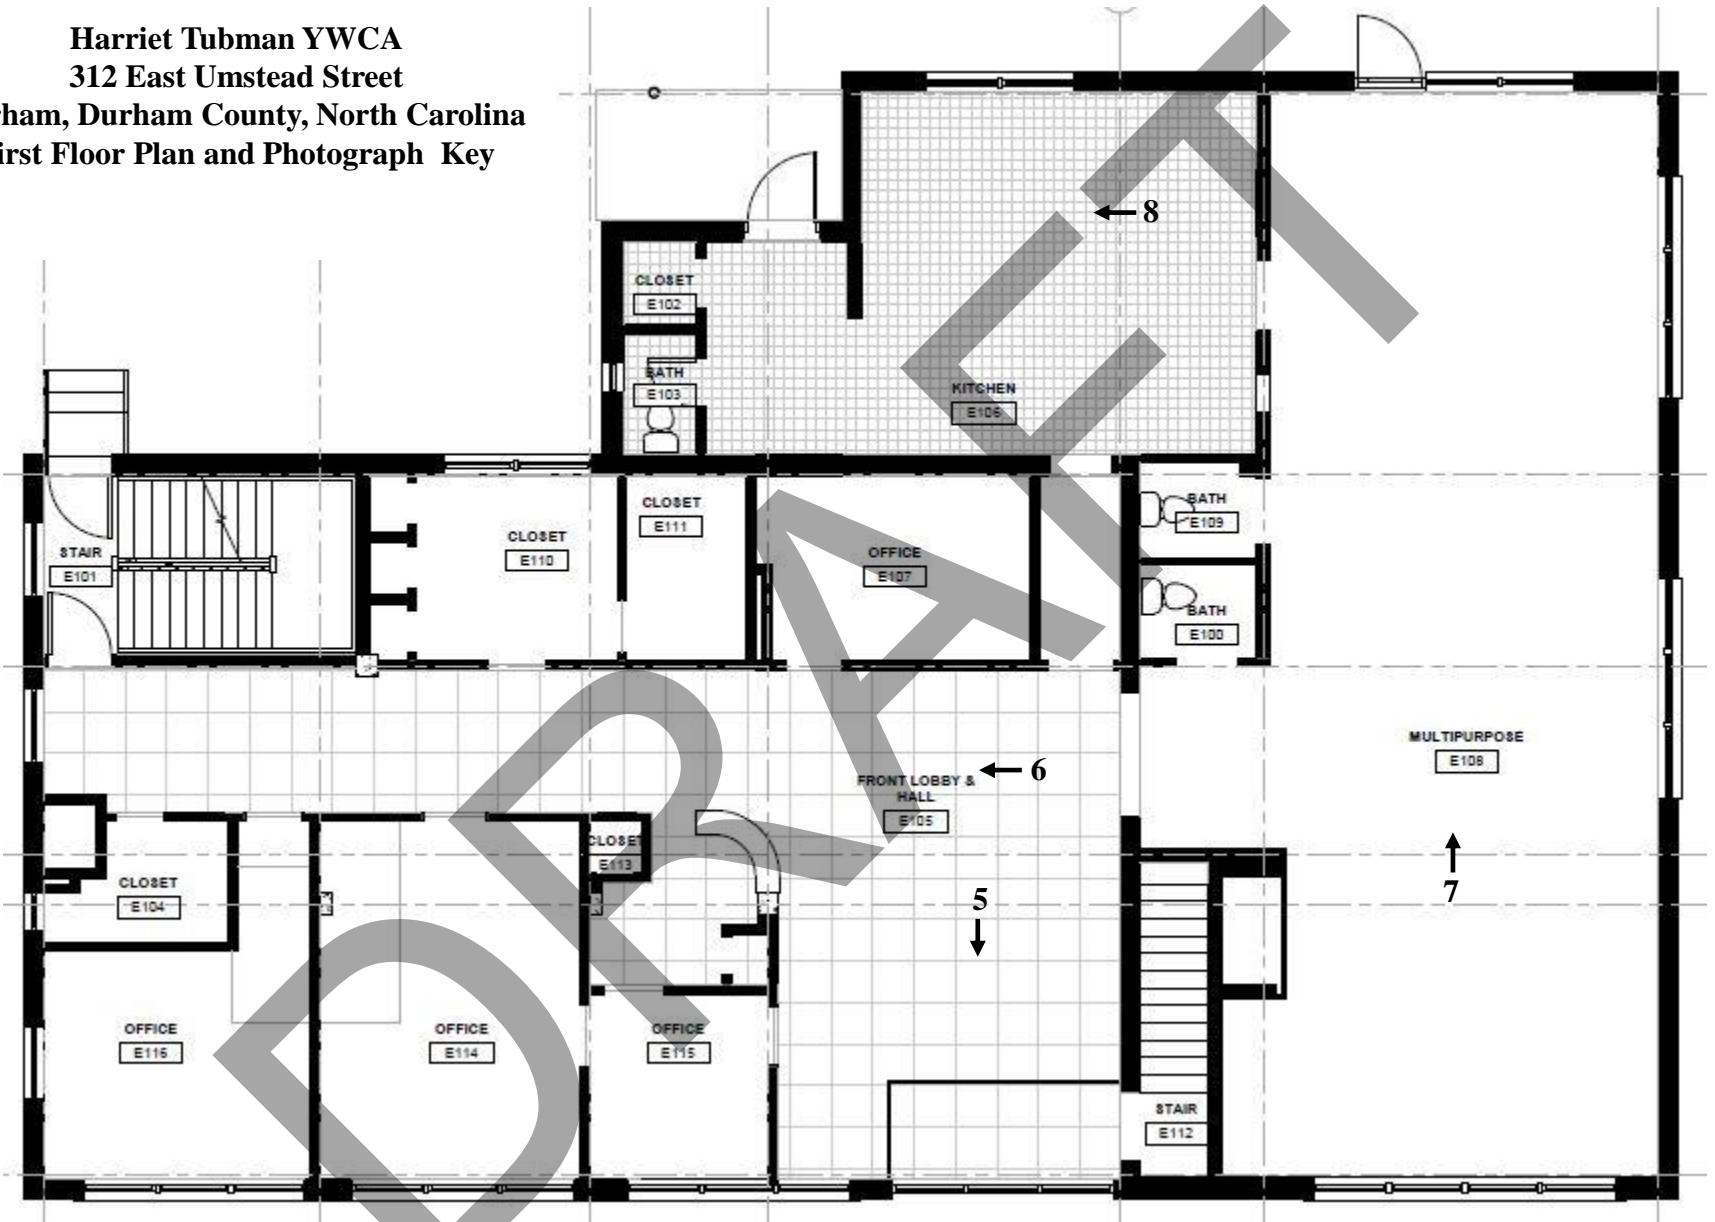

**Harriet Tubman YWCA
312 East Umstead Street
Durham, Durham County, North Carolina
First Floor Plan and Photograph Key**