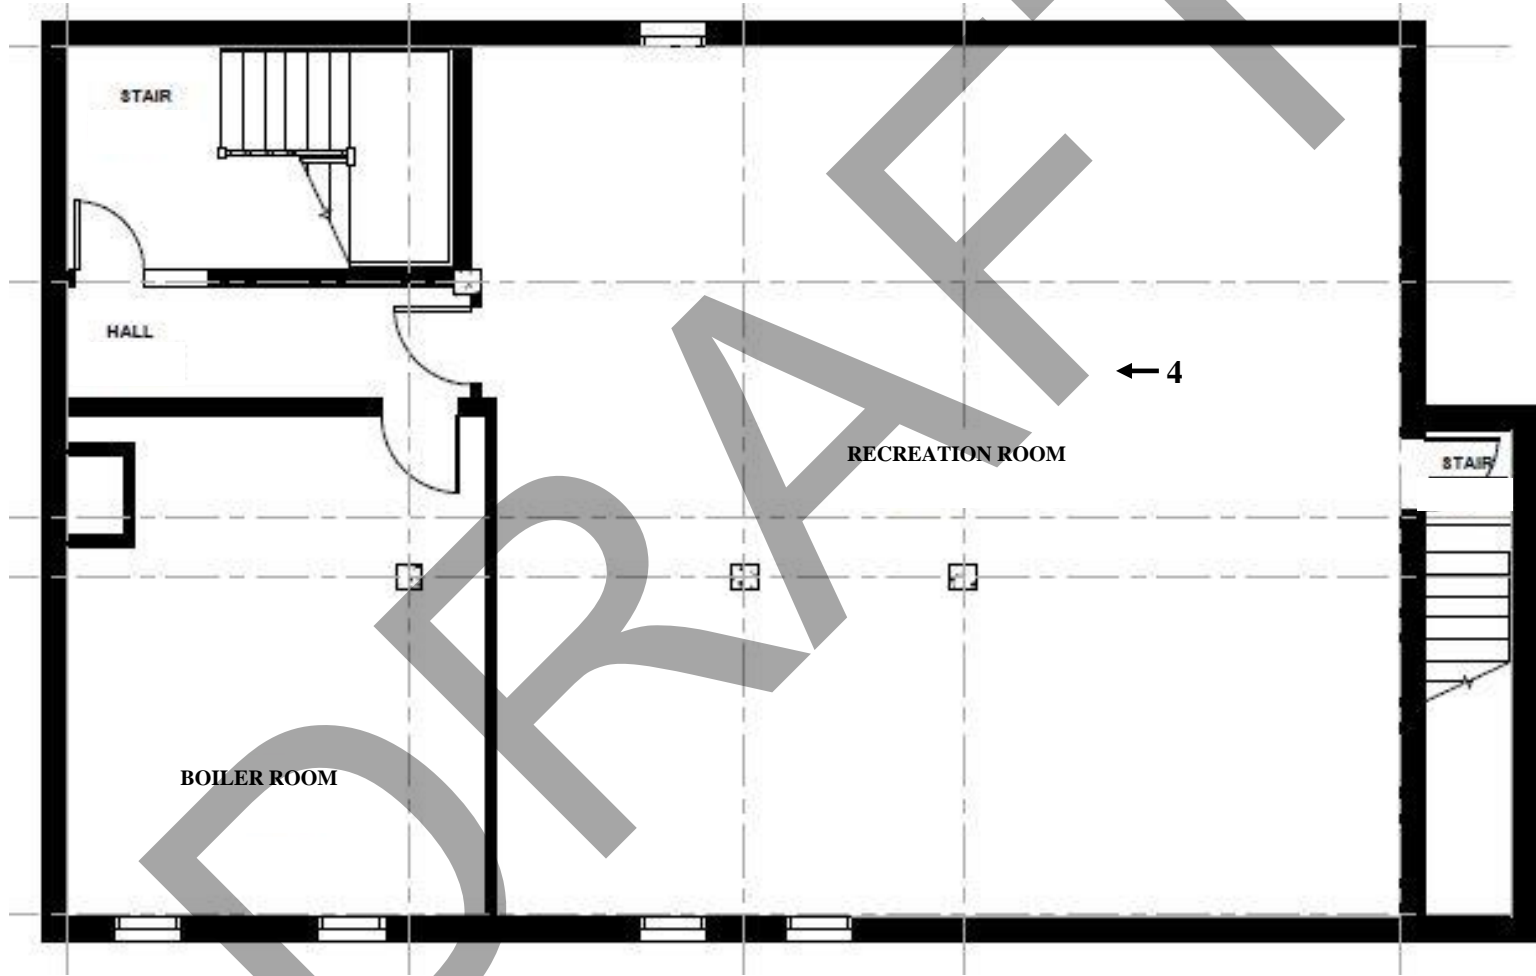

Site plan created by Howard A. Partner, RLA in July 2021
and photograph views annotated by Heather Fearnbach,
Fearnbach History Services, Inc. / January 2024

Harriet Tubman YWCA
312 East Umstead Street, Durham, Durham County, North Carolina
Basement Floor Plan and Photograph Key