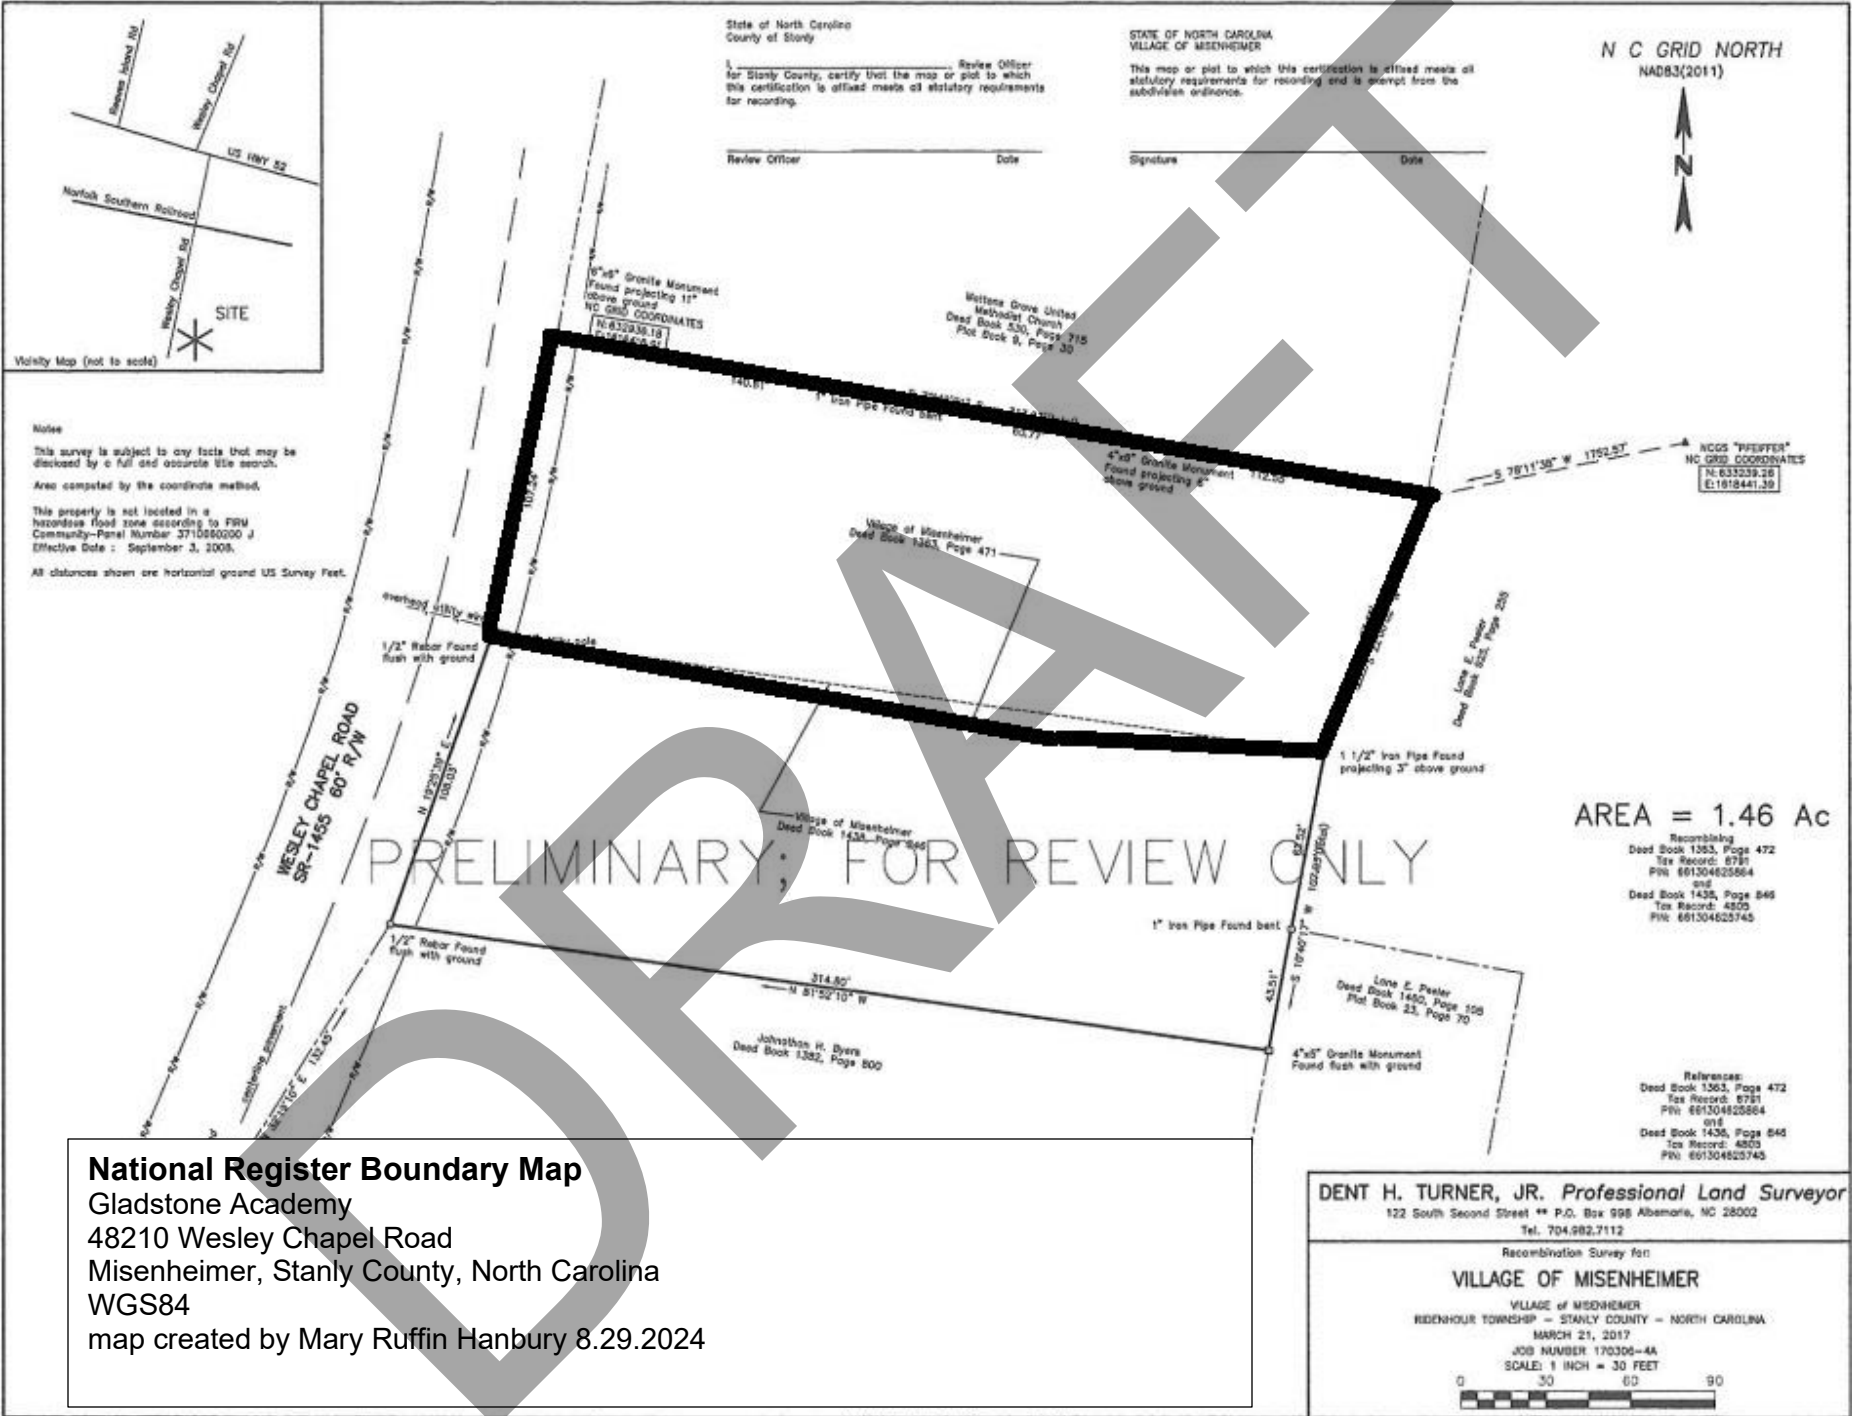

State of North Carolina
County of Stanly

Review Officer _____

Date _____

Signature _____

Date _____

N C GRID NORTH
NAD83(2011)

Notes
This survey is subject to any facts that may be
discovered by a full and accurate title search.
Area computed by the coordinate method.
This property is not located in a
hazardous land zone according to FSU
Community-Panel Number 3710660200 J
Effective Date : September 3, 2008.
All distances shown are horizontal ground US Survey Feet.

AREA = 1.46 Ac

Recombination
Deed Book 1363, Page 472
Tax Record: 6781
PIN: 661304625664
and
Deed Book 1426, Page 646
Tax Record: 4203
PIN: 661304625745

References:
Deed Book 1363, Page 472
Tax Record: 6781
PIN: 661304625664
and
Deed Book 1426, Page 646
Tax Record: 4203
PIN: 661304625745

National Register Boundary Map
Gladstone Academy
48210 Wesley Chapel Road
Misenheimer, Stanly County, North Carolina
WGS84
map created by Mary Ruffin Hanbury 8.29.2024

DENT H. TURNER, JR. Professional Land Surveyor
122 South Second Street ** P.O. Box 998 Alamora, NC 28002
Tel. 704.982.7112

Recombination Survey for
VILLAGE OF MISENHEIMER
VILLAGE of MISENHEIMER
REDEVELOPMENT TOWNSHIP - STANLY COUNTY - NORTH CAROLINA
MARCH 21, 2017
JOB NUMBER 170306-4A
SCALE: 1 INCH = 30 FEET
0 30 60 90