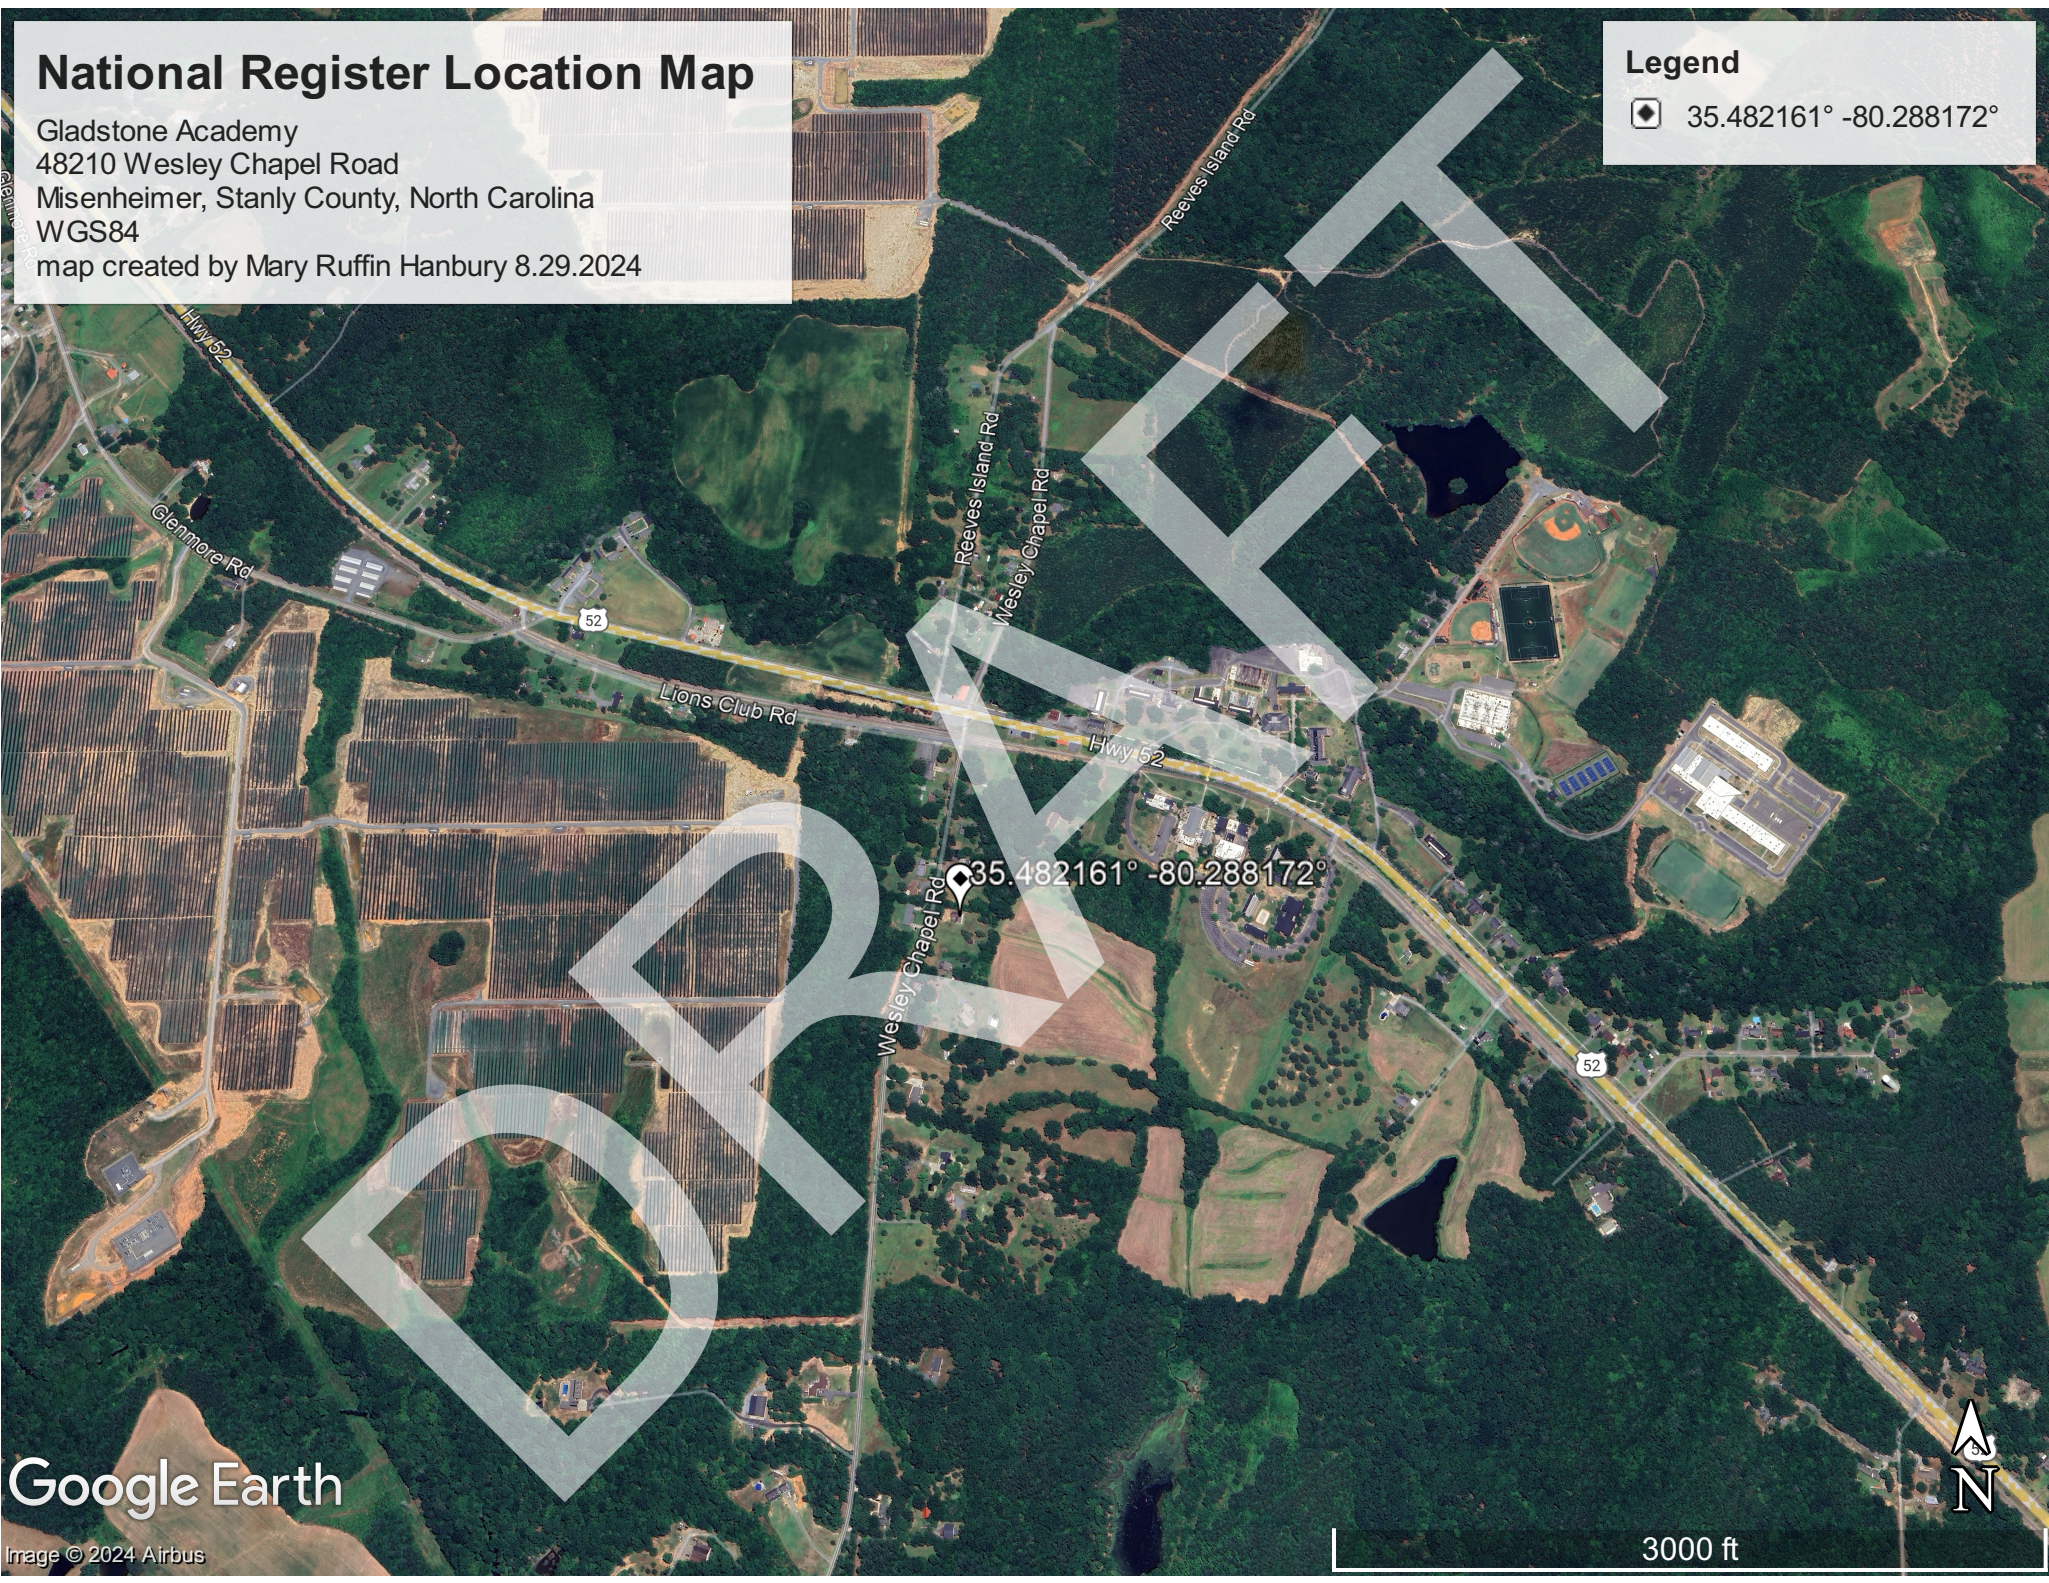

National Register Location Map

Gladstone Academy
48210 Wesley Chapel Road
Misenheimer, Stanly County, North Carolina
WGS84
map created by Mary Ruffin Hanbury 8.29.2024

Legend

📍 35.482161° -80.288172°

📍 35.482161° -80.288172°

Google Earth

Image © 2024 Airbus

3000 ft

State of North Carolina
County of Stanly

I, _____, Review Officer
for Stanly County, certify that the map or plat to which
this certification is affixed meets all statutory requirements
for recording.

Review Officer _____

Date _____

STATE OF NORTH CAROLINA
VILLAGE OF MISENHEIMER

This map or plat to which this certification is affixed meets all
statutory requirements for recording and is exempt from the
subdivision ordinance.

Signature _____

Date _____

N C GRID NORTH
NAD83(2011)

Notes
This survey is subject to any facts that may be
discovered by a full and accurate title search.
Area computed by the coordinate method.
This property is not located in a
hazardous land zone according to FSU
Community-Panel Number 3710660200 J
Effective Date : September 3, 2008.
All distances shown are horizontal ground US Survey Feet.