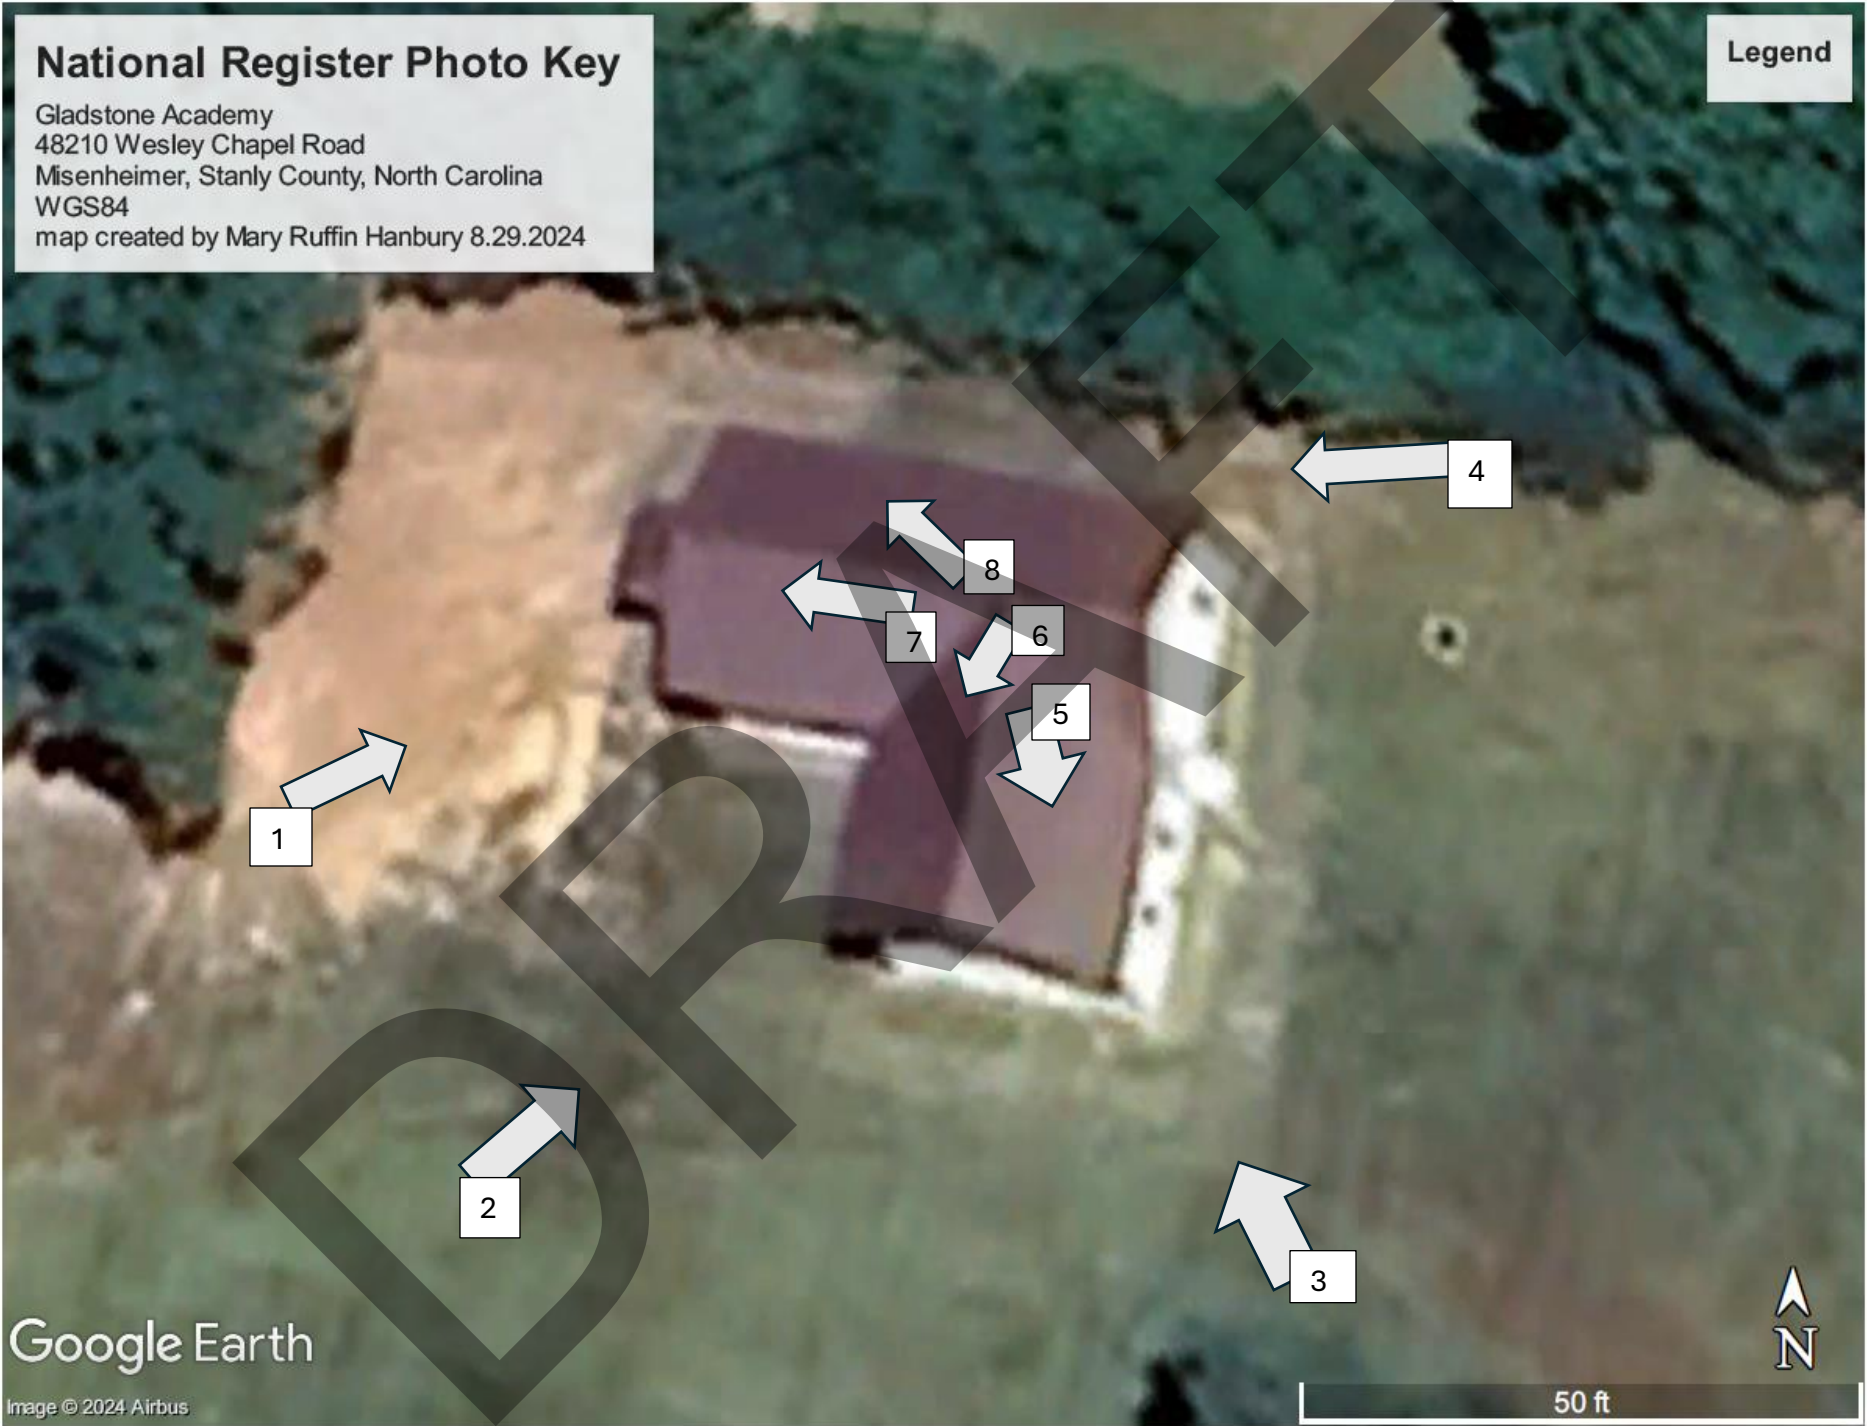

National Register Photo Key

Gladstone Academy
48210 Wesley Chapel Road
Misenheimer, Stanly County, North Carolina
WGS84
map created by Mary Ruffin Hanbury 8.29.2024

Legend

Google Earth

Image © 2024 Airbus

50 ft

N