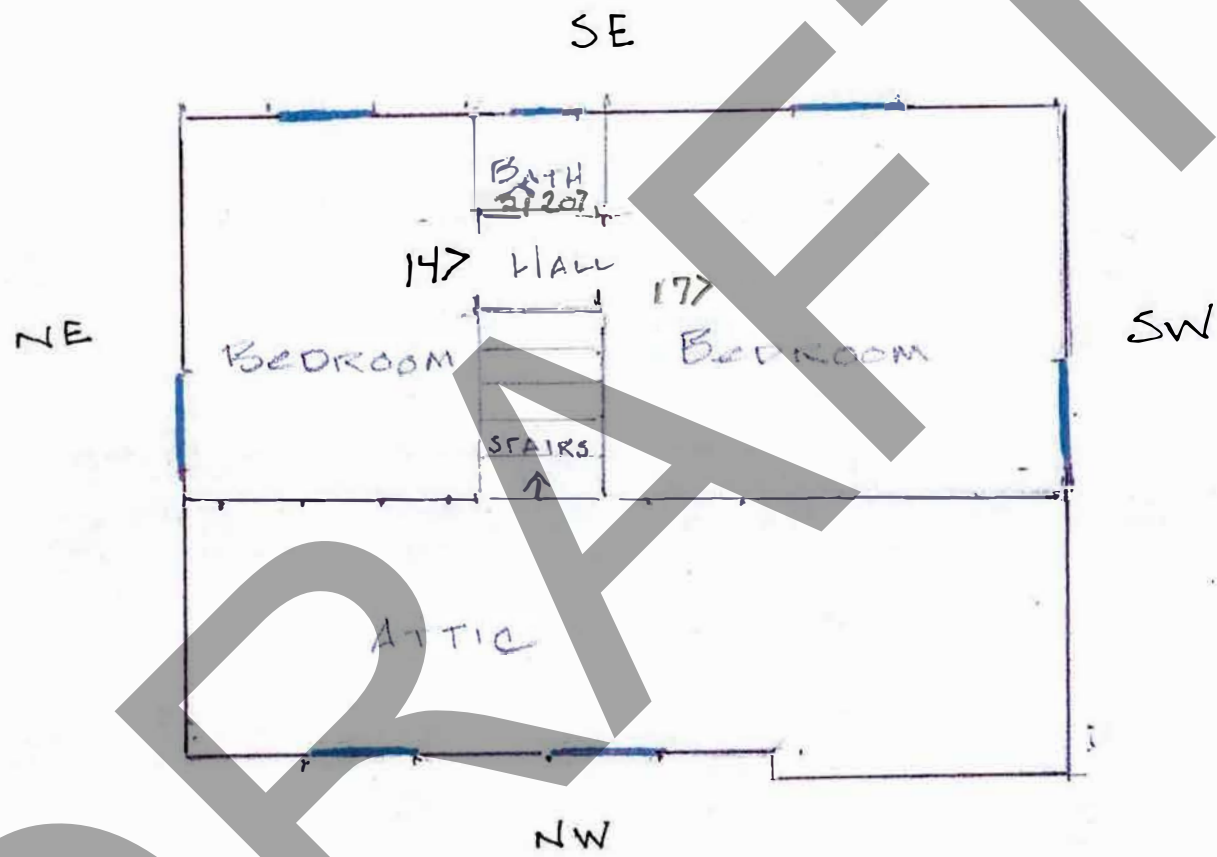

National Register Boundary
encompasses the entire .04-acre
Edgecombe County tax parcel
47385559100 associated with the
F. D. Wharton House

Map Scale: 1 inch = 25 feet

F. D. Wharton House, 521 East St. James Street, Tarboro,
Edgecombe County, North Carolina
National Register Boundary Map

Betsy Gohdes-Baten/ May 2024, Aerial Map courtesy of Edgecombe County GIS,
<https://gisedgecombecountync.gov>

PHOTOS

WHARTON HOUSE
 FIRST FLOOR
 (NOT TO SCALE)

PHOTOS

WHARTON HOUSE
SECOND FLOOR
(NOT TO SCALE)