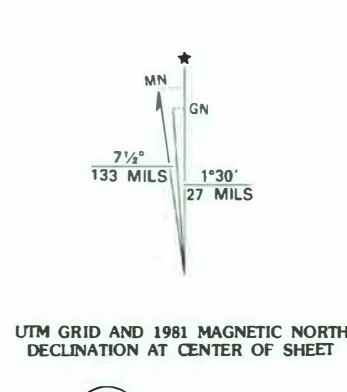

THIS MAP COMPLIES WITH NATIONAL MAP ACCURACY STANDARDS
FOR SALE BY U. S. GEOLOGICAL SURVEY, RESTON, VIRGINIA 22092
A FOLDER DESCRIBING TOPOGRAPHIC MAPS AND SYMBOLS IS AVAILABLE ON REQUEST