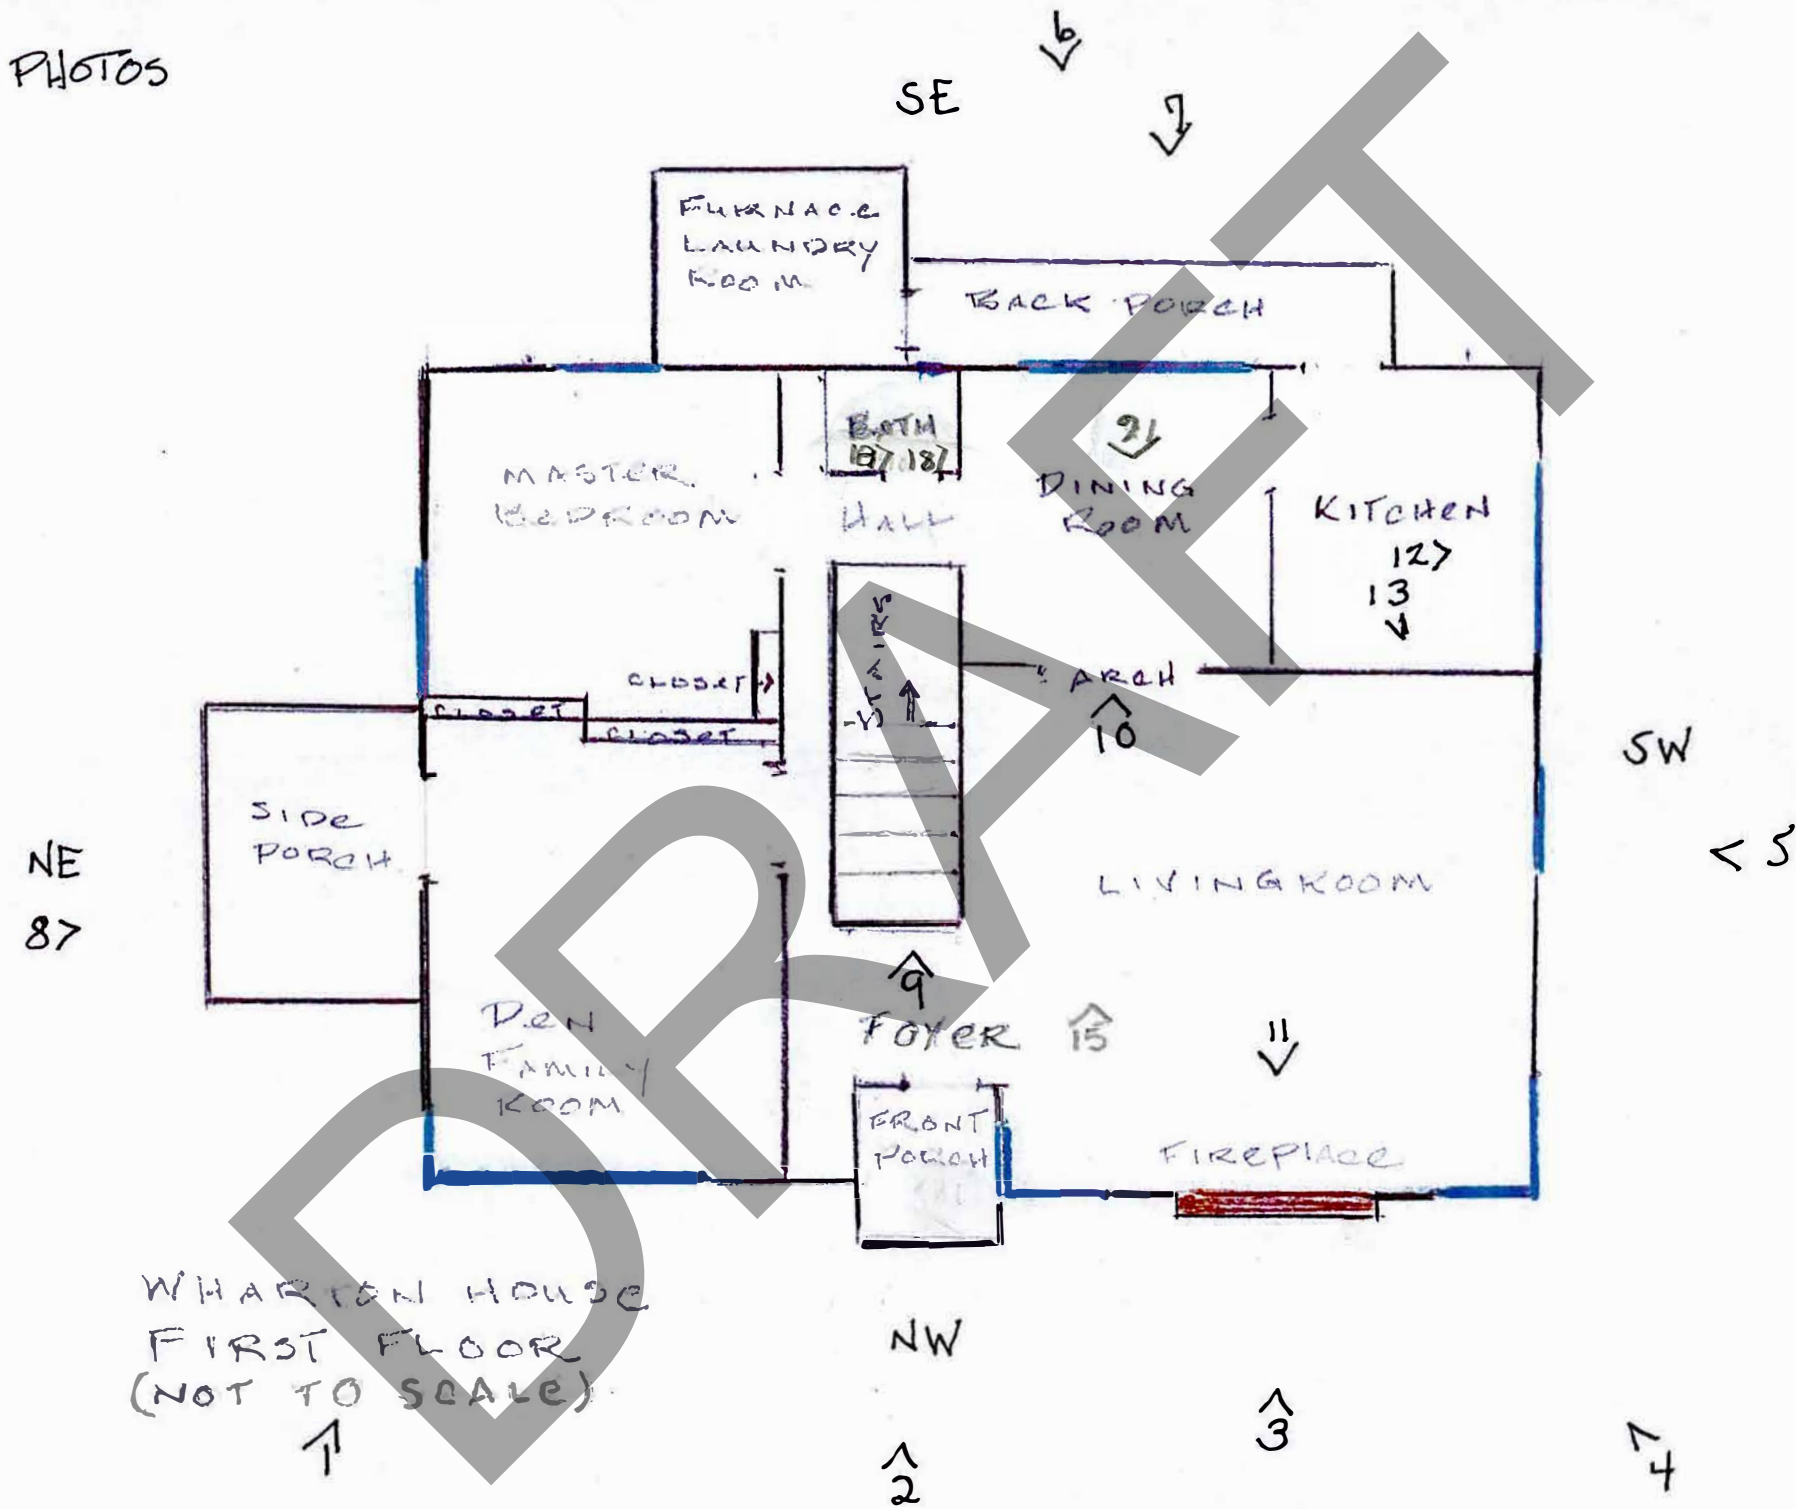

National Register Boundary
encompasses the entire .04-acre
Edgecombe County tax parcel
47385559100 associated with the
F. D. Wharton House

Map Scale: 1 inch = 25 feet

F. D. Wharton House, 521 East St. James Street, Tarboro,
Edgecombe County, North Carolina
National Register Boundary Map

Betsy Gohdes-Baten/ May 2024, Aerial Map courtesy of Edgecombe County GIS,
<https://gisedgecombecountync.gov>

PHOTOS

WHARTON HOUSE
 FIRST FLOOR
 (NOT TO SCALE)

PHOTOS

WHARTON HOUSE
SECOND FLOOR
(NOT TO SCALE)