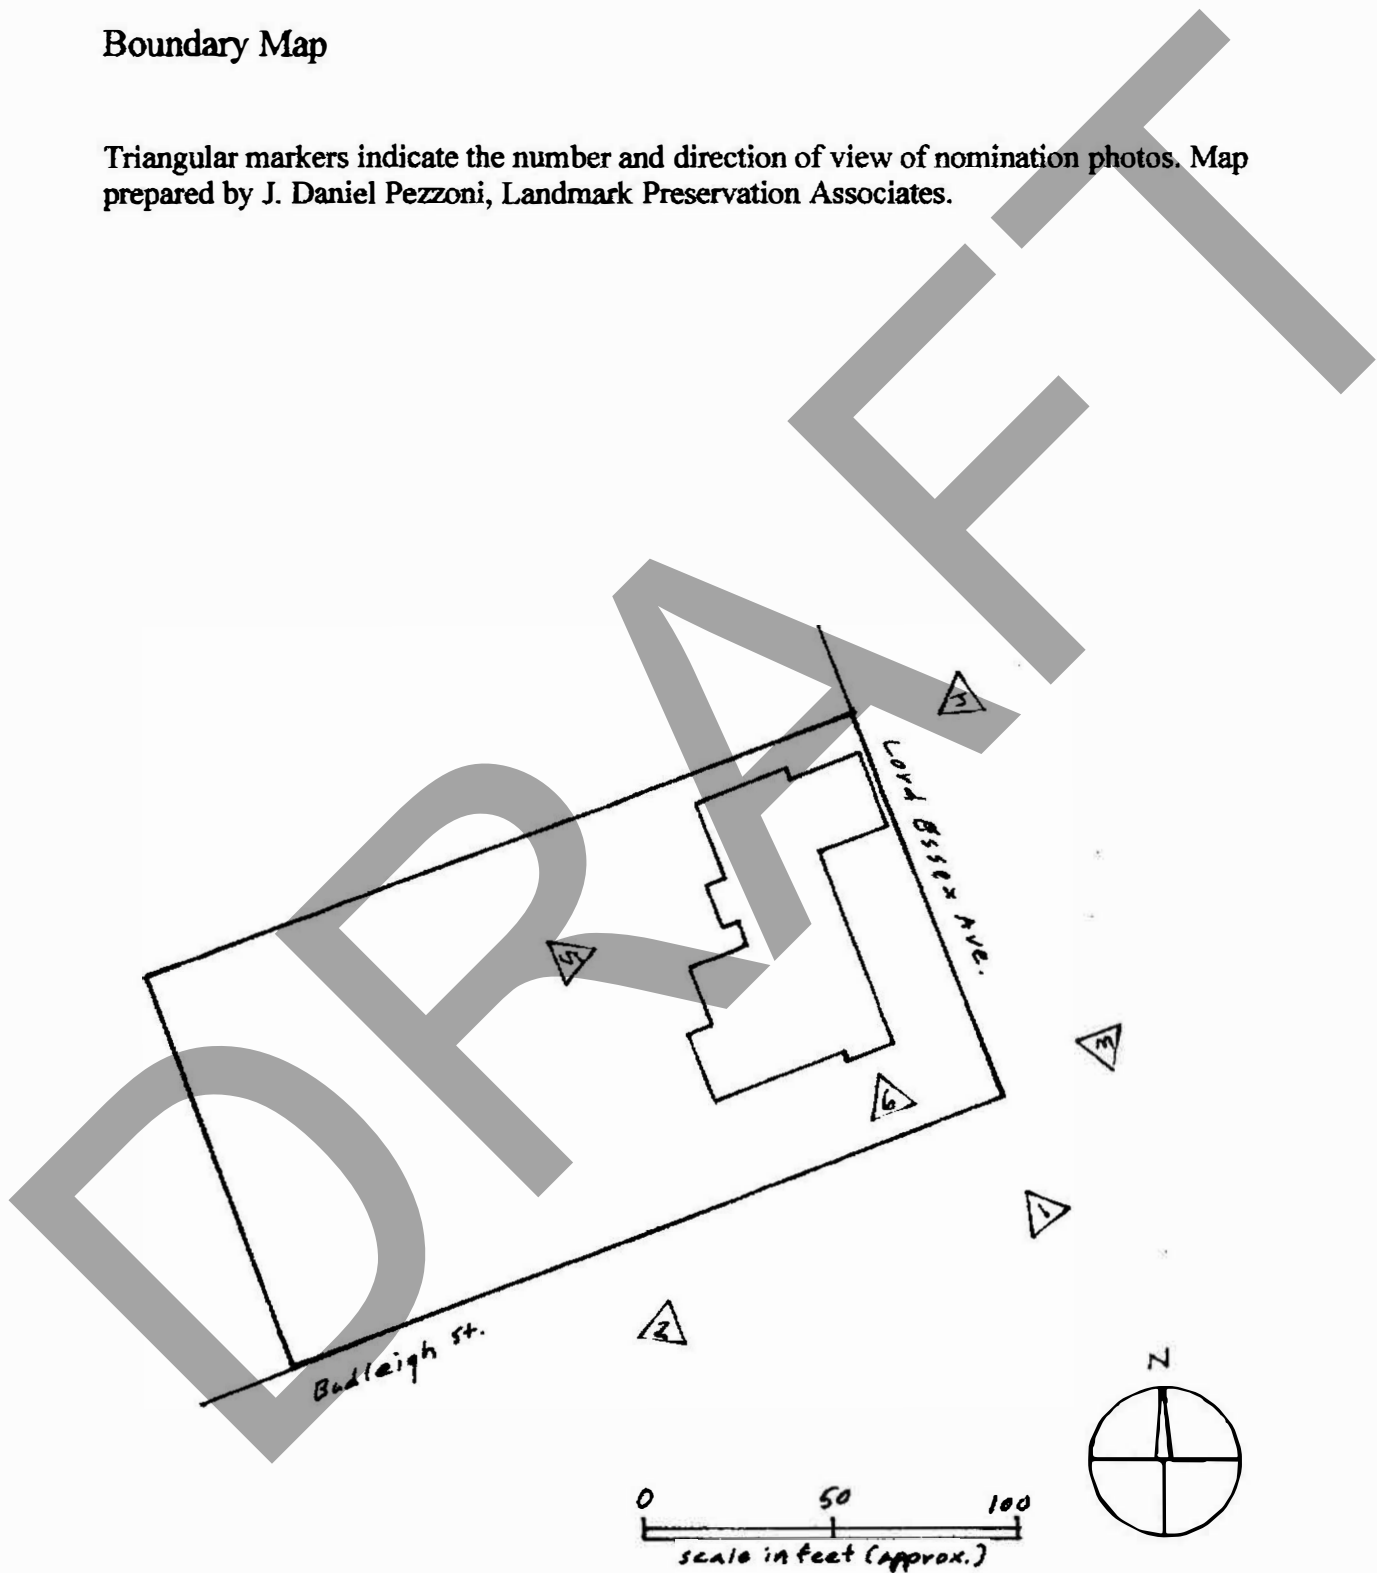

## Location Map

Latitude: 35.909419 Longitude: -75.672022  
Map prepared by J. Daniel Pezzoni, Landmark Preservation Associates.  
Map source: USGS Manteo Quadrangle 7.5-minute series, 2022.

## Boundary Map

Triangular markers indicate the number and direction of view of nomination photos. Map prepared by J. Daniel Pezzoni, Landmark Preservation Associates.

## First-floor Plan and Photo Key

Triangular markers indicate the number and direction of view of nomination photos. Plan drawn by Allison Martin, 2024.