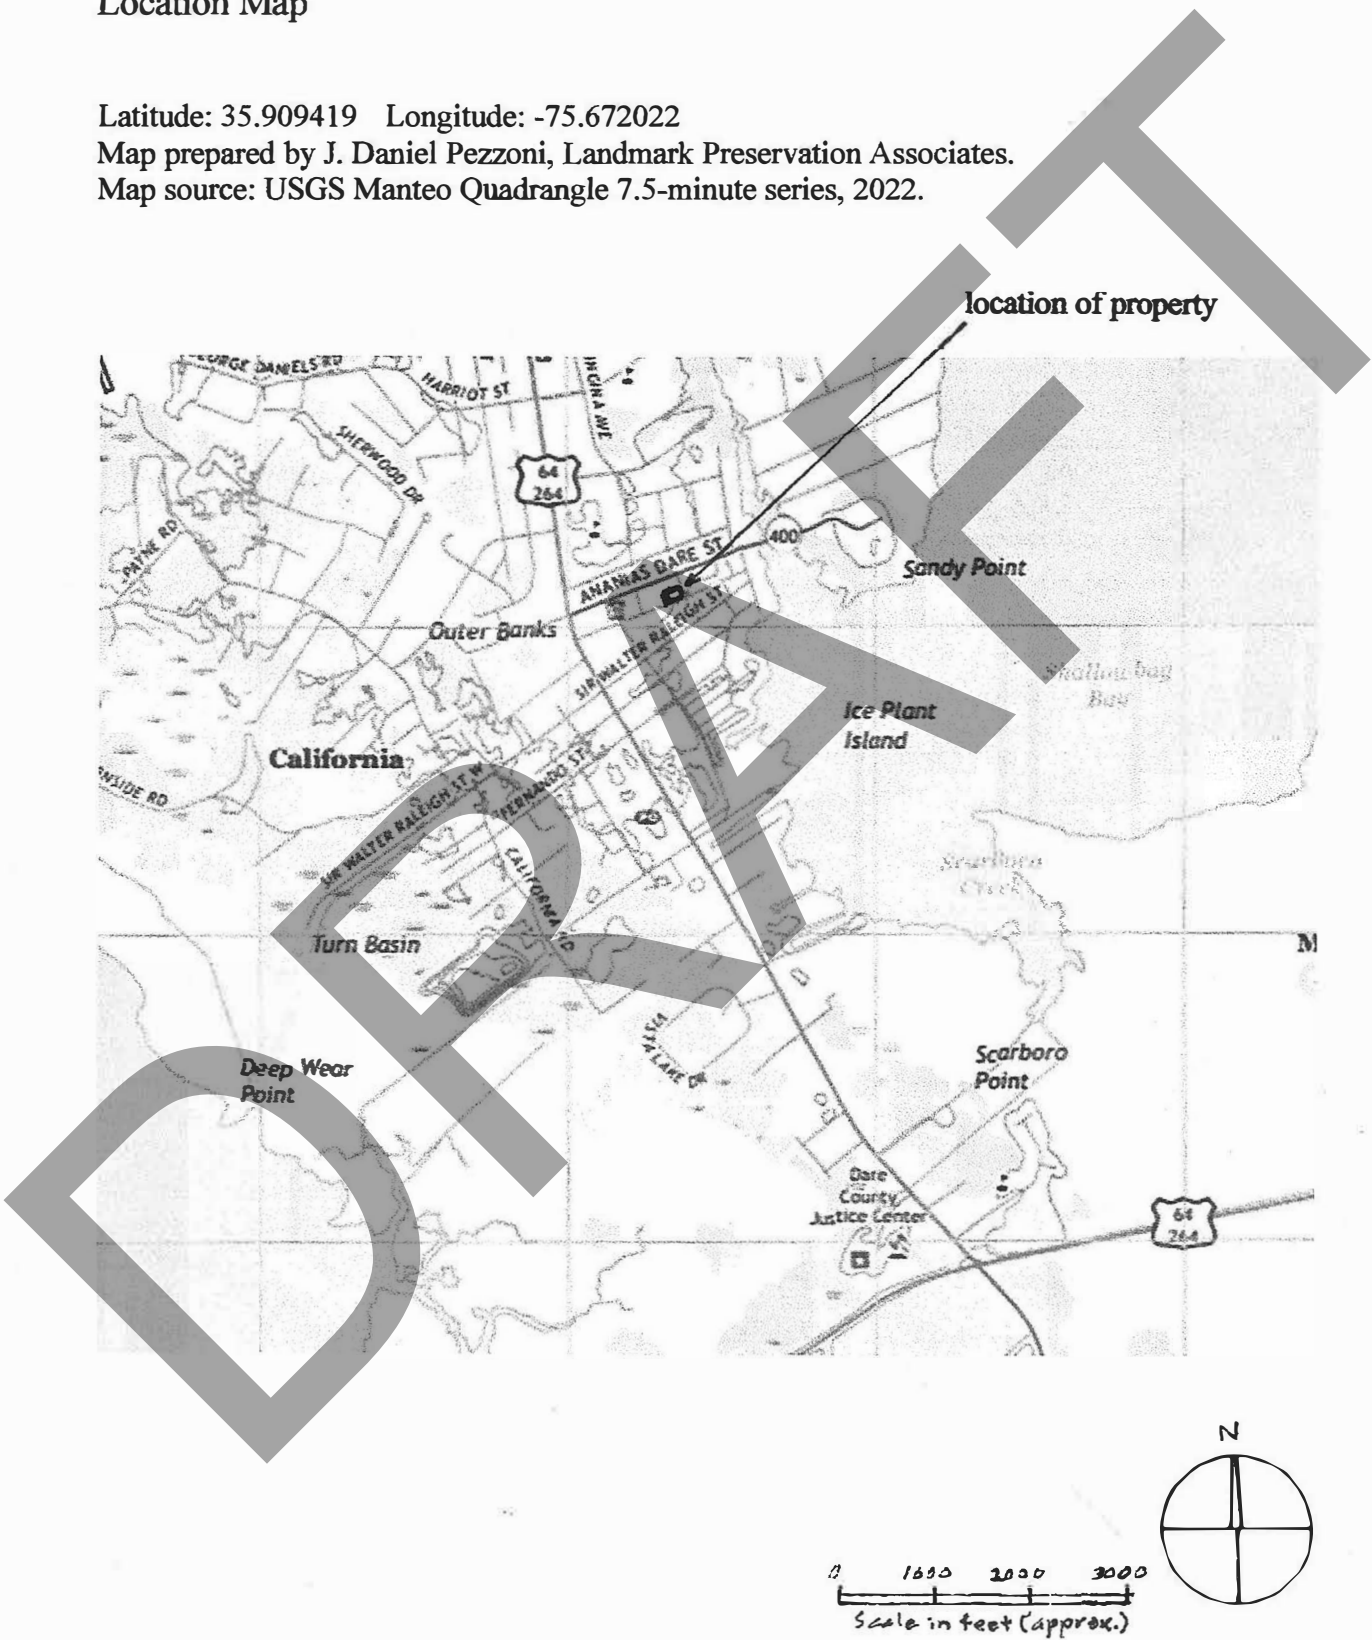

## Location Map

Latitude: 35.909419 Longitude: -75.672022  
Map prepared by J. Daniel Pezzoni, Landmark Preservation Associates.  
Map source: USGS Manteo Quadrangle 7.5-minute series, 2022.

## Boundary Map

Triangular markers indicate the number and direction of view of nomination photos. Map prepared by J. Daniel Pezzoni, Landmark Preservation Associates.

## First-floor Plan and Photo Key

Triangular markers indicate the number and direction of view of nomination photos. Plan drawn by Allison Martin, 2024.